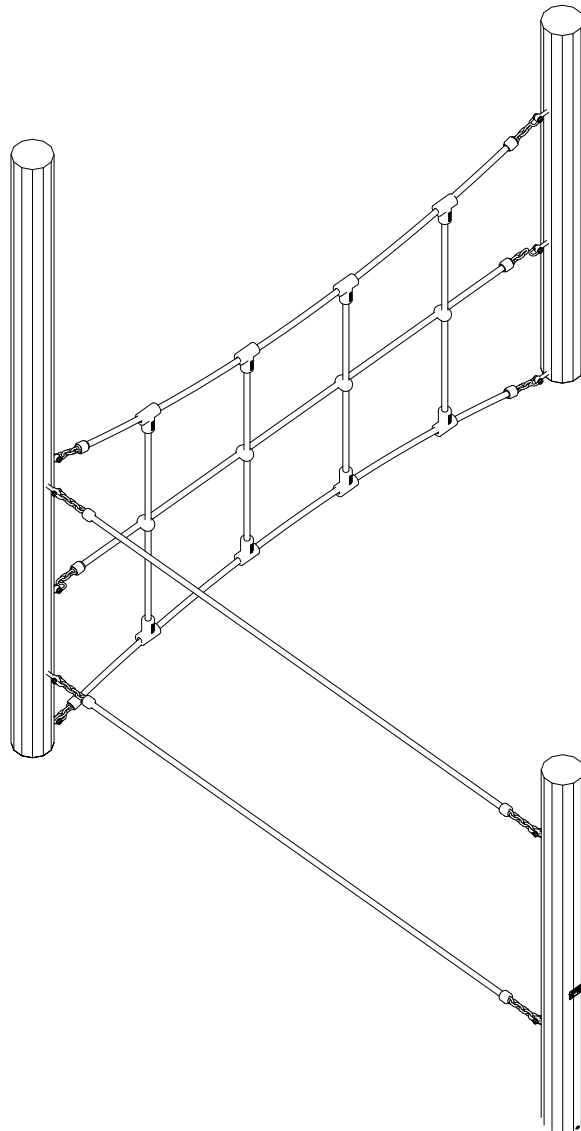

N3102U
N3102

1/5