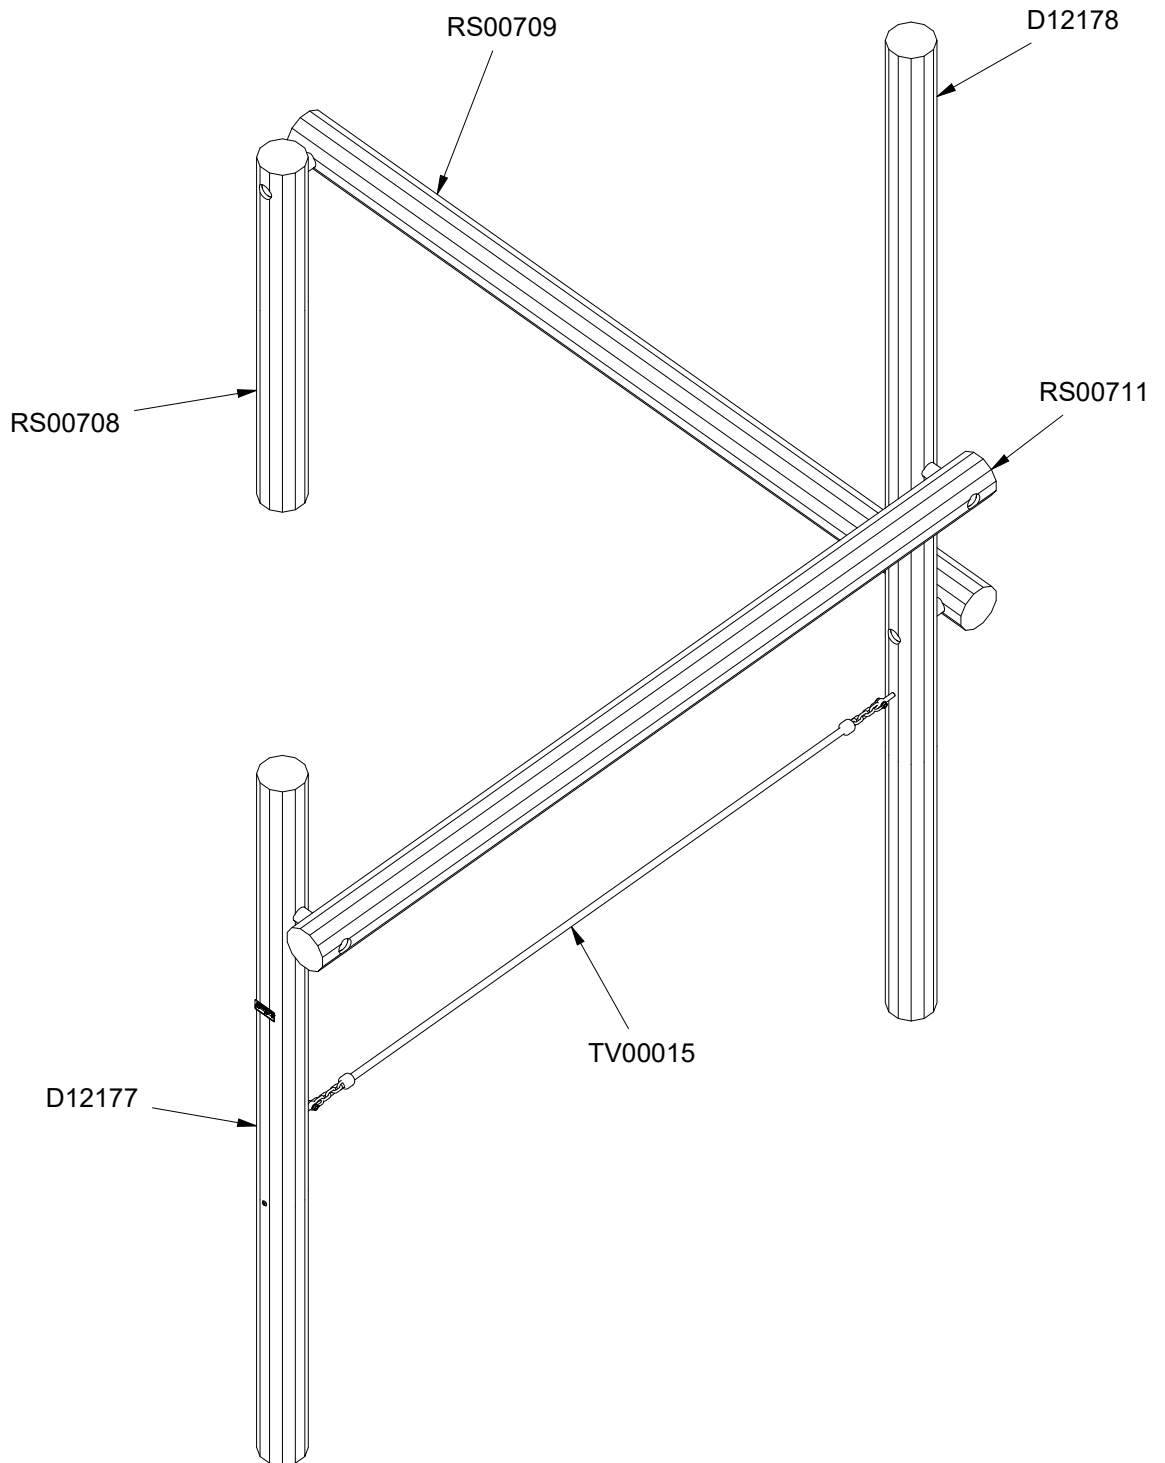

~0,68 m³

Ø10/12 x 300 cm

27 kg

Parts List	
QTY	PART NO
1	N3102U
1	N3103U
1	N3210U
8	RS10038

N9033U
N9033

Parts List	
QTY	PART NO
1	N3210U
1	N3102U
1	N3103U
2	LE15901
1	LE15910
8	RS10038

N3210U
N3210

1/5

Ø10/12 x 210 cm

19 kg

Parts List

QTY	PART NO	DESCRIP.
1	S22532	Taifun
4	RS00675	Ø100/120
2	D12158	Ø100-120mm, Assembled

N3210U
N3210

Parts List

QTY	PART NO	DESCRIP.
2	D12158	Ø100-120mm, Assembled
8	L1101	M16 sleeve nut
4	L1102	M16 Threaded rod
4	L1103	Ø37mm
8	LE13100	Shackle
2	LE15901	3x16, PH
1	LE15910	Name tag
8	LE16502	Spacer 6mm
3	LE16599	Sealtite 970 1,5ml
4	RS00675	Ø100/120
1	S22532	Taifun

~0,11 m³

Ø10/12 x 300 cm

27 kg

Parts List

QTY	PART NO	DESCRIP.
1	D12177	Ø100-120-2100mm
1	D12178	Ø10/12
1	RS00708	Ø10/12
1	RS00709	Ø100-120-2100mm
1	RS00711	Ø10/12
1	TV00015	Taifun

Parts List		
QTY	PART NO	DESCRIP.
1	D12177	Ø100-120-2100mm
1	D12178	Ø10/12
8	L1101	M16 sleeve nut
4	L1102	M16 Threaded rod
4	L1103	Ø37mm
2	LE13100	Shackle
2	LE15901	3x16, PH
1	LE15910	Name tag
2	LE16502	Spacer 6mm
2	LE16599	Sealtite 970 1,5ml
1	RS00708	Ø10/12
1	RS00709	Ø100-120-2100mm
1	RS00711	Ø10/12
1	TV00015	Taifun

>C25

Ø10/12 x 300 cm

27 kg

Parts List		
QTY	PART NO	DESCRIP.
1	D12174	Ø10/12, Assembled
1	D12175	Ø10/12, Assembled
1	D12176	Ø10/12, Assembled
1	S22534	Taifun
2	TV00015	Taifun

N3102U
N3102

Parts List

QTY	PART NO	DESCRIP.
1	D12174	Ø10/12, Assembled
1	D12175	Ø10/12, Assembled
1	D12176	Ø10/12, Assembled
10	LE13100	Shackle
2	LE15901	3x16, PH
1	LE15910	Name tag
10	LE16502	Spacer 6mm
1	LE16599	Sealtite 970 1,5ml
1	S22534	Taifun
2	TV00015	Taifun