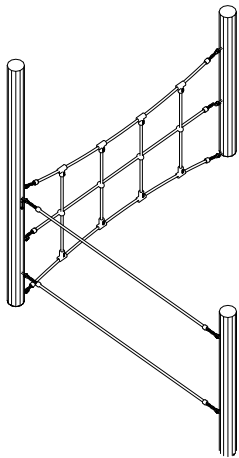

N9033U
N9033

1/5

N9033U
N9033

2

8h

52,3 m²

11 x 6,2 x 2,2 m

~317 kg

~0,68 m³

Ø10/12 x 300 cm

27 kg

Parts List	
QTY	PART NO
1	N3102U
1	N3103U
1	N3210U
8	RS10038

N9033U
N9033

Parts List	
QTY	PART NO
1	N3210U
1	N3102U
1	N3103U
2	LE15901
1	LE15910
8	RS10038

N3210U
N3210

1/5

Ø10/12 x 210 cm

19 kg

Parts List

QTY	PART NO	DESCRIP.
1	S22532	Taifun
4	RS00675	Ø100/120
2	D12158	Ø100-120mm, Assembled

N3210U
N3210

Parts List

QTY	PART NO	DESCRIP.
2	D12158	Ø100-120mm, Assembled
8	L1101	M16 sleeve nut
4	L1102	M16 Threaded rod
4	L1103	Ø37mm
8	LE13100	Shackle
2	LE15901	3x16, PH
1	LE15910	Name tag
8	LE16502	Spacer 6mm
3	LE16599	Sealtite 970 1,5ml
4	RS00675	Ø100/120
1	S22532	Taifun

>C25

Ø10/12 x 300 cm

27 kg

Parts List		
QTY	PART NO	DESCRIP.
1	D12174	Ø10/12, Assembled
1	D12175	Ø10/12, Assembled
1	D12176	Ø10/12, Assembled
1	S22534	Taifun
2	TV00015	Taifun

N3102U
N3102

Parts List

QTY	PART NO	DESCRIP.
1	D12174	Ø10/12, Assembled
1	D12175	Ø10/12, Assembled
1	D12176	Ø10/12, Assembled
10	LE13100	Shackle
2	LE15901	3x16, PH
1	LE15910	Name tag
10	LE16502	Spacer 6mm
1	LE16599	Sealtite 970 1,5ml
1	S22534	Taifun
2	TV00015	Taifun