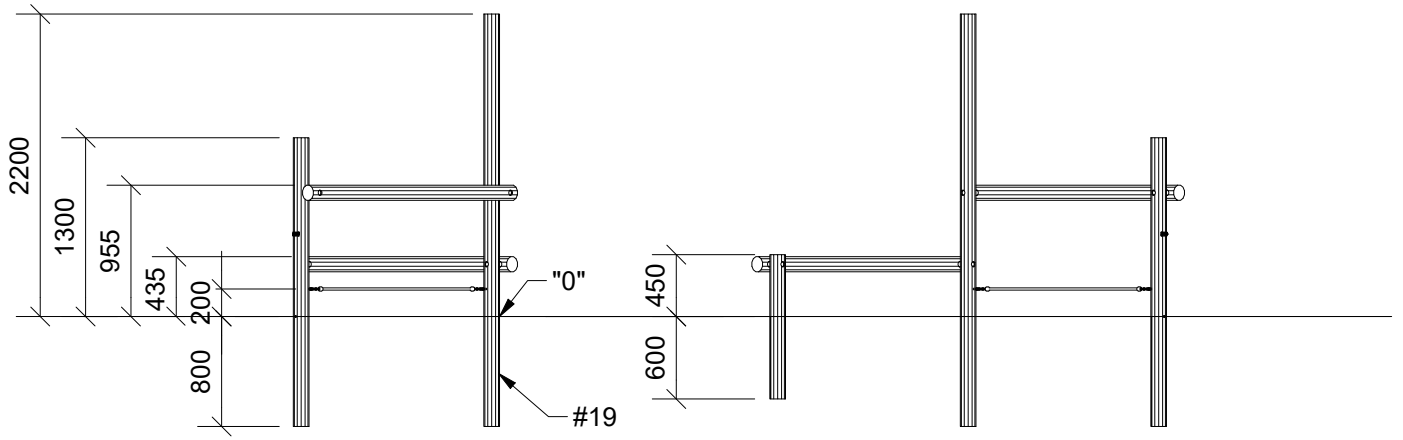

~0,11 m³

Ø10/12 x 300 cm

27 kg

Parts List

QTY	PART NO	DESCRIP.
1	D12177	Ø100-120-2100mm
1	D12178	Ø10/12
1	RS00708	Ø10/12
1	RS00709	Ø100-120-2100mm
1	RS00711	Ø10/12
1	TV00015	Taifun

Parts List		
QTY	PART NO	DESCRIP.
1	D12177	Ø100-120-2100mm
1	D12178	Ø10/12
8	L1101	M16 sleeve nut
4	L1102	M16 Threaded rod
4	L1103	Ø37mm
2	LE13100	Shackle
2	LE15901	3x16, PH
1	LE15910	Name tag
2	LE16502	Spacer 6mm
2	LE16599	Sealtite 970 1,5ml
1	RS00708	Ø10/12
1	RS00709	Ø100-120-2100mm
1	RS00711	Ø10/12
1	TV00015	Taifun