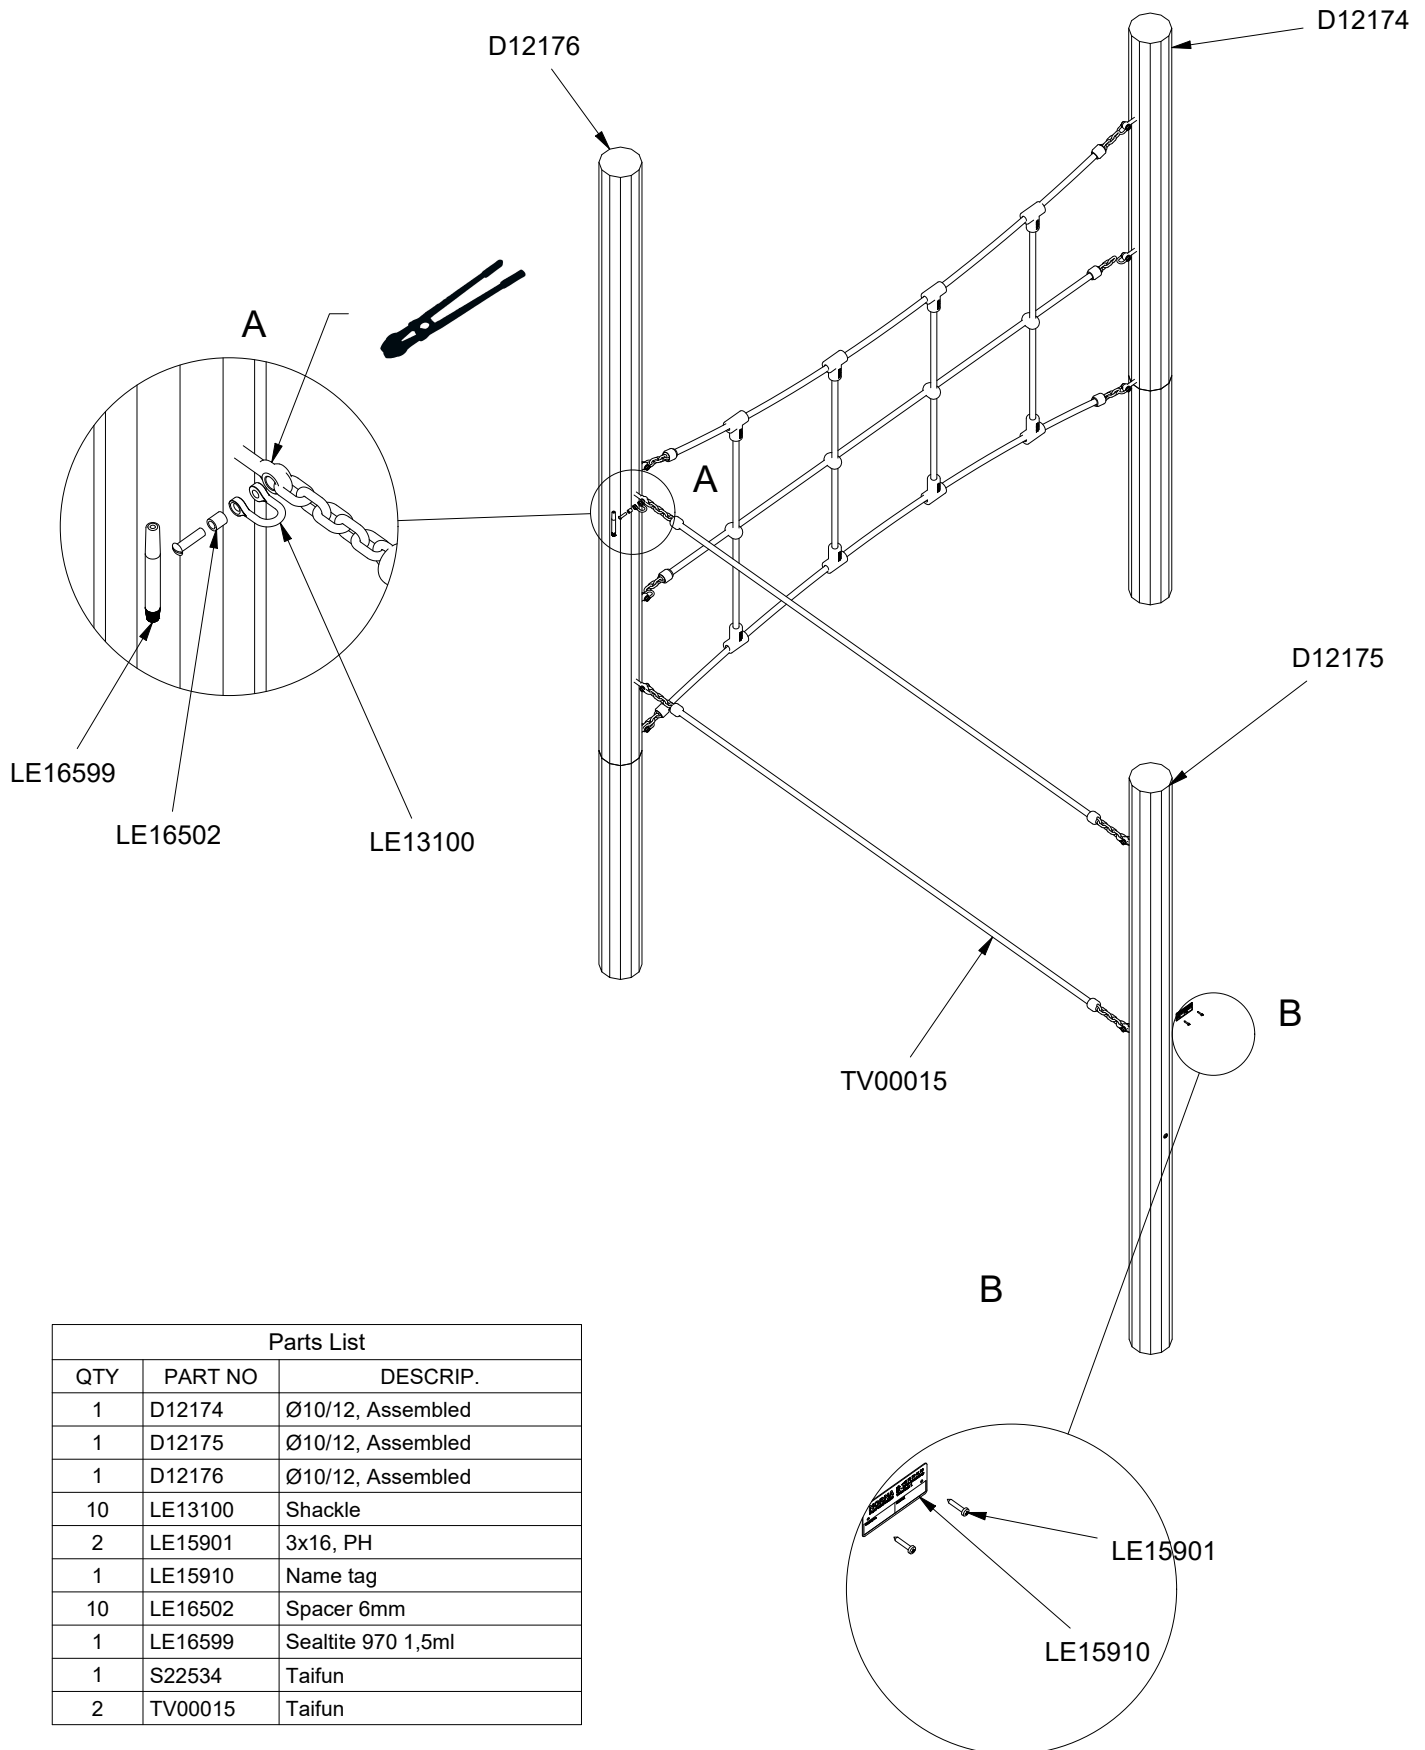

Ø10/12 x 210 cm

19 kg

Parts List

QTY	PART NO	DESCRIP.
1	S22532	Taifun
4	RS00675	Ø100/120
2	D12158	Ø100-120mm, Assembled

N3210U
N3210

Parts List

QTY	PART NO	DESCRIP.
2	D12158	Ø100-120mm, Assembled
8	L1101	M16 sleeve nut
4	L1102	M16 Threaded rod
4	L1103	Ø37mm
8	LE13100	Shackle
2	LE15901	3x16, PH
1	LE15910	Name tag
8	LE16502	Spacer 6mm
3	LE16599	Sealtite 970 1,5ml
4	RS00675	Ø100/120
1	S22532	Taifun

~0,11 m³

Ø10/12 x 300 cm

27 kg

Parts List

QTY	PART NO	DESCRIP.
1	D12177	Ø100-120-2100mm
1	D12178	Ø10/12
1	RS00708	Ø10/12
1	RS00709	Ø100-120-2100mm
1	RS00711	Ø10/12
1	TV00015	Taifun

Parts List		
QTY	PART NO	DESCRIP.
1	D12177	Ø100-120-2100mm
1	D12178	Ø10/12
8	L1101	M16 sleeve nut
4	L1102	M16 Threaded rod
4	L1103	Ø37mm
2	LE13100	Shackle
2	LE15901	3x16, PH
1	LE15910	Name tag
2	LE16502	Spacer 6mm
2	LE16599	Sealtite 970 1,5ml
1	RS00708	Ø10/12
1	RS00709	Ø100-120-2100mm
1	RS00711	Ø10/12
1	TV00015	Taifun

>C25

Ø10/12 x 300 cm

27 kg

Parts List		
QTY	PART NO	DESCRIP.
1	D12174	Ø10/12, Assembled
1	D12175	Ø10/12, Assembled
1	D12176	Ø10/12, Assembled
1	S22534	Taifun
2	TV00015	Taifun

N3102U
N3102

Parts List

QTY	PART NO	DESCRIP.
1	D12174	Ø10/12, Assembled
1	D12175	Ø10/12, Assembled
1	D12176	Ø10/12, Assembled
10	LE13100	Shackle
2	LE15901	3x16, PH
1	LE15910	Name tag
10	LE16502	Spacer 6mm
1	LE16599	Sealtite 970 1,5ml
1	S22534	Taifun
2	TV00015	Taifun