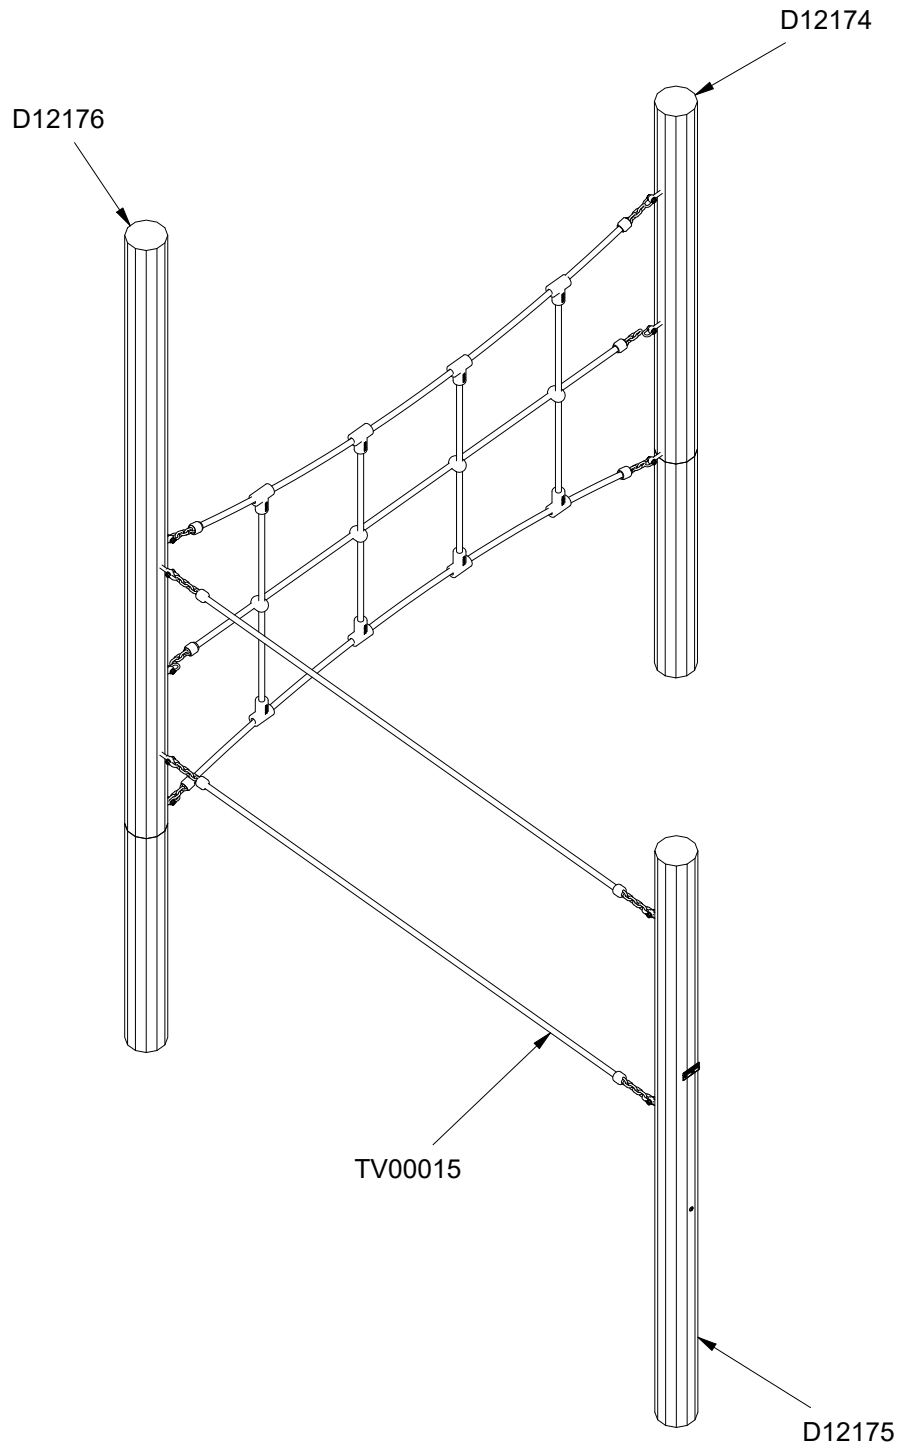

~0,68 m³

Ø10/12 x 300 cm

27 kg

Parts List	
QTY	PART NO
1	N3102U
1	N3103U
1	N3210U
8	RS10038

N9033U
N9033

Parts List	
QTY	PART NO
1	N3210U
1	N3102U
1	N3103U
2	LE15901
1	LE15910
8	RS10038

N3210U
N3210

1/5

Ø10/12 x 210 cm

19 kg

Parts List

QTY	PART NO	DESCRIP.
1	S22532	Taifun
4	RS00675	Ø100/120
2	D12158	Ø100-120mm, Assembled

N3210U
N3210

Parts List

QTY	PART NO	DESCRIP.
2	D12158	Ø100-120mm, Assembled
8	L1101	M16 sleeve nut
4	L1102	M16 Threaded rod
4	L1103	Ø37mm
8	LE13100	Shackle
2	LE15901	3x16, PH
1	LE15910	Name tag
8	LE16502	Spacer 6mm
3	LE16599	Sealtite 970 1,5ml
4	RS00675	Ø100/120
1	S22532	Taifun

~0,11 m³

Ø10/12 x 300 cm

27 kg

Parts List

QTY	PART NO	DESCRIP.
1	D12177	Ø100-120-2100mm
1	D12178	Ø10/12
1	RS00708	Ø10/12
1	RS00709	Ø100-120-2100mm
1	RS00711	Ø10/12
1	TV00015	Taifun

Parts List		
QTY	PART NO	DESCRIP.
1	D12177	Ø100-120-2100mm
1	D12178	Ø10/12
8	L1101	M16 sleeve nut
4	L1102	M16 Threaded rod
4	L1103	Ø37mm
2	LE13100	Shackle
2	LE15901	3x16, PH
1	LE15910	Name tag
2	LE16502	Spacer 6mm
2	LE16599	Sealtite 970 1,5ml
1	RS00708	Ø10/12
1	RS00709	Ø100-120-2100mm
1	RS00711	Ø10/12
1	TV00015	Taifun

>C25

Ø10/12 x 300 cm

27 kg

Parts List		
QTY	PART NO	DESCRIP.
1	D12174	Ø10/12, Assembled
1	D12175	Ø10/12, Assembled
1	D12176	Ø10/12, Assembled
1	S22534	Taifun
2	TV00015	Taifun

N3102U
N3102

Parts List

QTY	PART NO	DESCRIP.
1	D12174	Ø10/12, Assembled
1	D12175	Ø10/12, Assembled
1	D12176	Ø10/12, Assembled
10	LE13100	Shackle
2	LE15901	3x16, PH
1	LE15910	Name tag
10	LE16502	Spacer 6mm
1	LE16599	Sealtite 970 1,5ml
1	S22534	Taifun
2	TV00015	Taifun