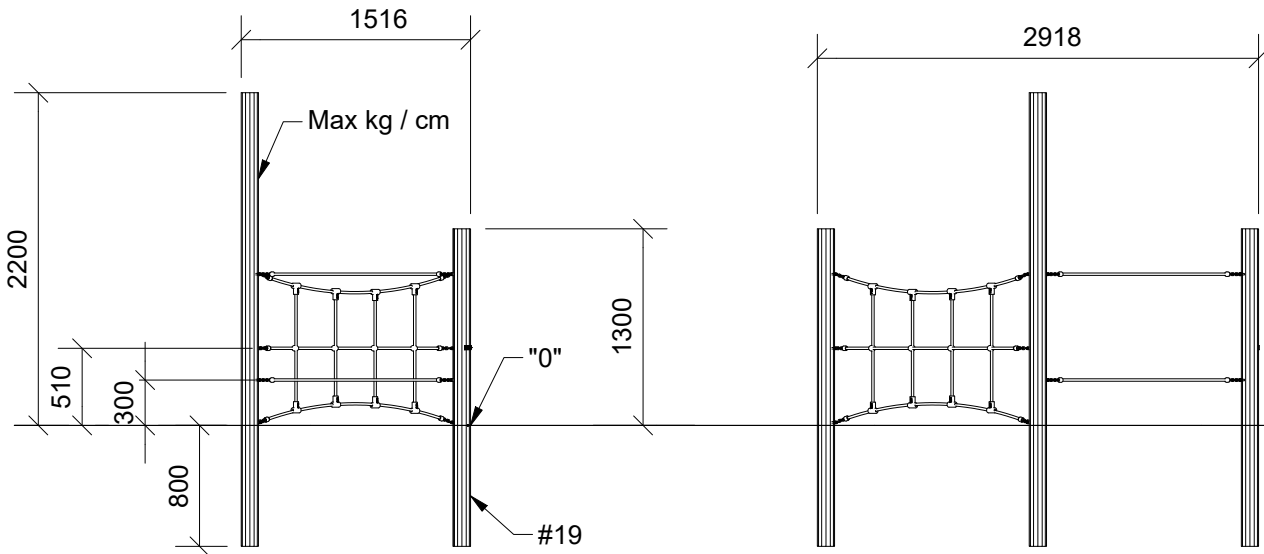

Ø10/12 x 210 cm

19 kg

Parts List

QTY	PART NO	DESCRIP.
1	S22532	Taifun
4	RS00675	Ø100/120
2	D12158	Ø100-120mm, Assembled

N3210U
N3210

Parts List

QTY	PART NO	DESCRIP.
2	D12158	Ø100-120mm, Assembled
8	L1101	M16 sleeve nut
4	L1102	M16 Threaded rod
4	L1103	Ø37mm
8	LE13100	Shackle
2	LE15901	3x16, PH
1	LE15910	Name tag
8	LE16502	Spacer 6mm
3	LE16599	Sealtite 970 1,5ml
4	RS00675	Ø100/120
1	S22532	Taifun

~0,11 m³

Ø10/12 x 300 cm

27 kg

Parts List

QTY	PART NO	DESCRIP.
1	D12177	Ø100-120-2100mm
1	D12178	Ø10/12
1	RS00708	Ø10/12
1	RS00709	Ø100-120-2100mm
1	RS00711	Ø10/12
1	TV00015	Taifun

Parts List		
QTY	PART NO	DESCRIP.
1	D12177	Ø100-120-2100mm
1	D12178	Ø10/12
8	L1101	M16 sleeve nut
4	L1102	M16 Threaded rod
4	L1103	Ø37mm
2	LE13100	Shackle
2	LE15901	3x16, PH
1	LE15910	Name tag
2	LE16502	Spacer 6mm
2	LE16599	Sealtite 970 1,5ml
1	RS00708	Ø10/12
1	RS00709	Ø100-120-2100mm
1	RS00711	Ø10/12
1	TV00015	Taifun

N3102U
N3102

1/5

N3102U N3102

2

2h

19 m²

4,5 x 5,9 x 2,2 m

~N/A

>C25

Ø10/12 x 300 cm

27 kg

Parts List		
QTY	PART NO	DESCRIP.
1	D12174	Ø10/12, Assembled
1	D12175	Ø10/12, Assembled
1	D12176	Ø10/12, Assembled
1	S22534	Taifun
2	TV00015	Taifun

N3102U
N3102

Parts List

QTY	PART NO	DESCRIP.
1	D12174	Ø10/12, Assembled
1	D12175	Ø10/12, Assembled
1	D12176	Ø10/12, Assembled
10	LE13100	Shackle
2	LE15901	3x16, PH
1	LE15910	Name tag
10	LE16502	Spacer 6mm
1	LE16599	Sealtite 970 1,5ml
1	S22534	Taifun
2	TV00015	Taifun