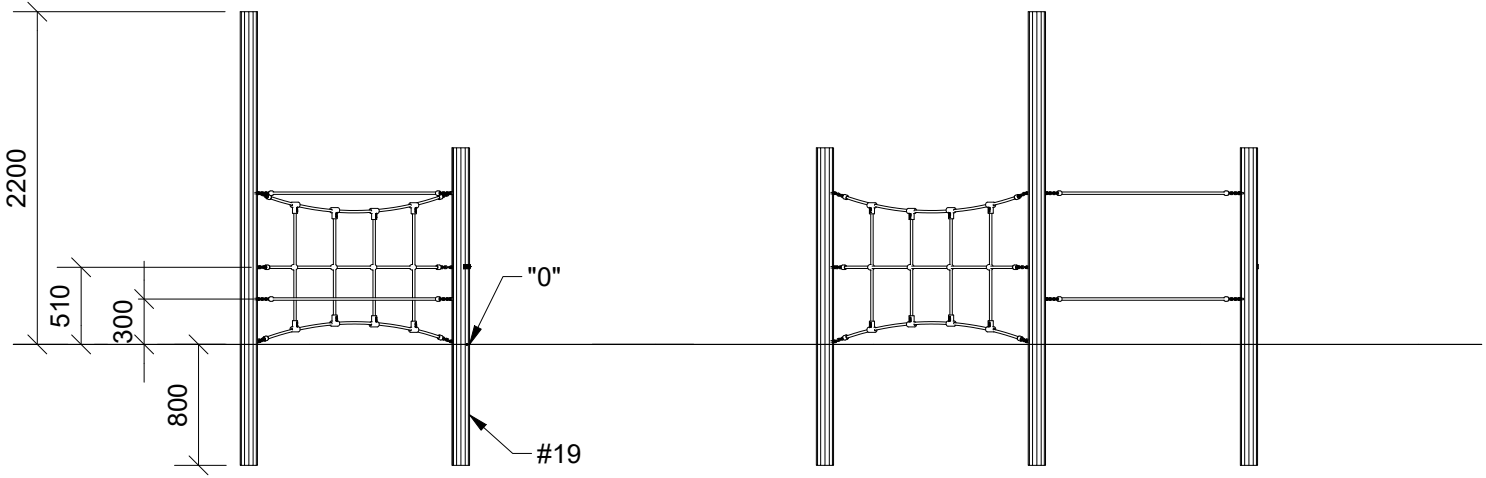

>C25

Ø10/12 x 300 cm

27 kg

Parts List		
QTY	PART NO	DESCRIP.
1	D12174	Ø10/12, Assembled
1	D12175	Ø10/12, Assembled
1	D12176	Ø10/12, Assembled
1	S22534	Taifun
2	TV00015	Taifun

N3102U
N3102

Parts List

QTY	PART NO	DESCRIP.
1	D12174	Ø10/12, Assembled
1	D12175	Ø10/12, Assembled
1	D12176	Ø10/12, Assembled
10	LE13100	Shackle
2	LE15901	3x16, PH
1	LE15910	Name tag
10	LE16502	Spacer 6mm
1	LE16599	Sealtite 970 1,5ml
1	S22534	Taifun
2	TV00015	Taifun