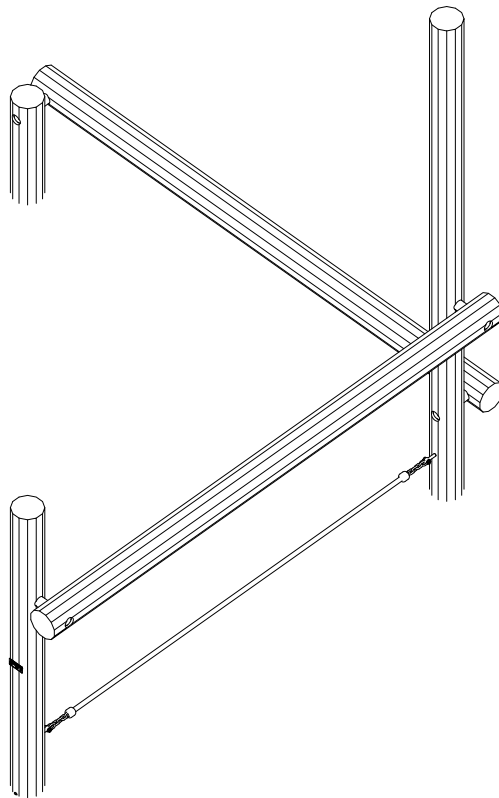

N3103U
N3103

1/5