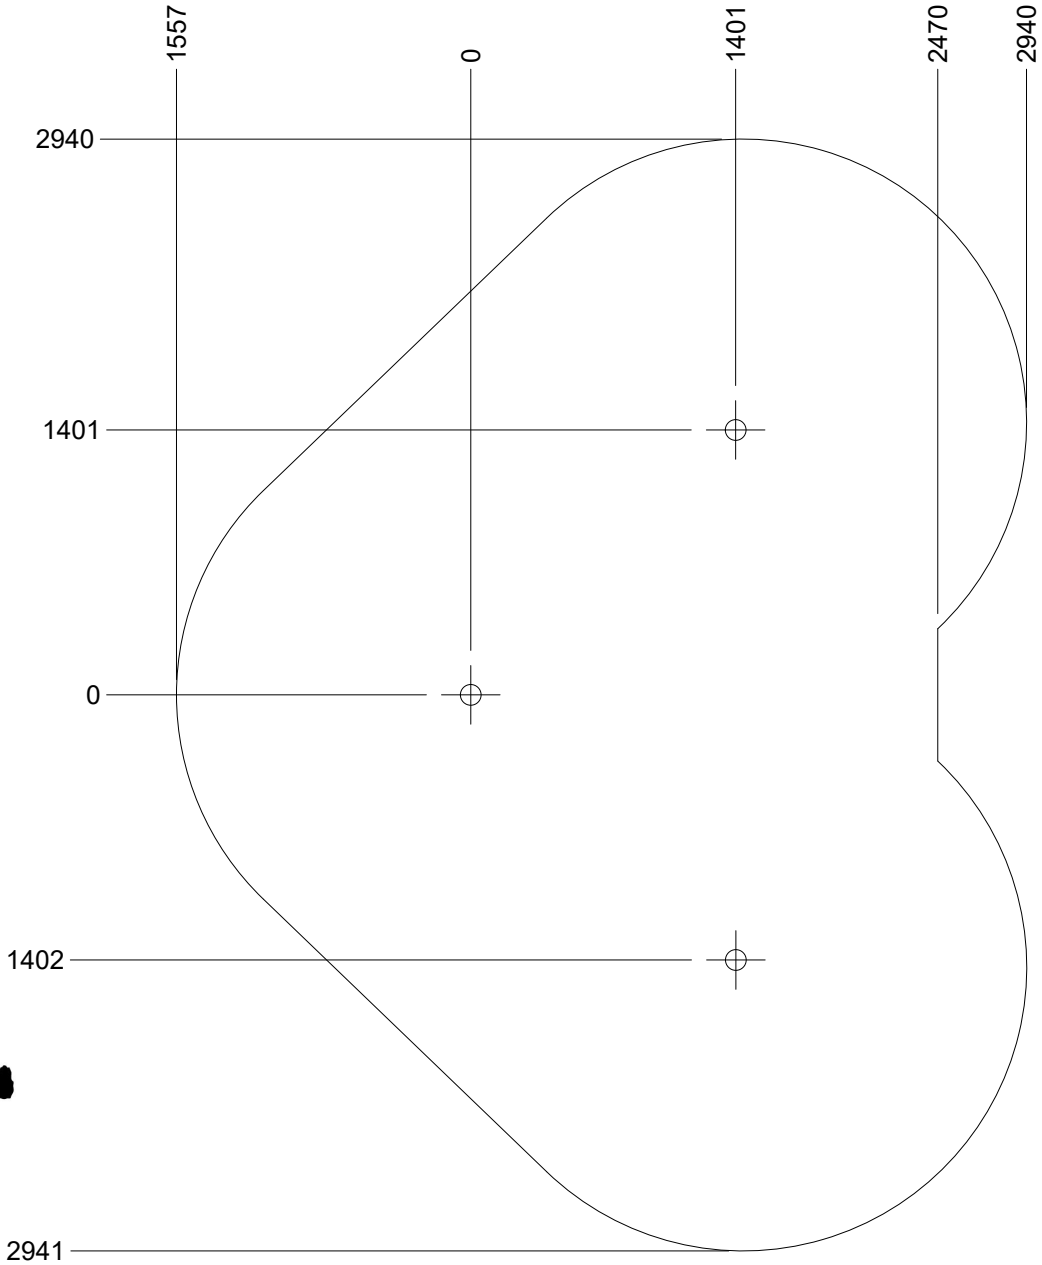

N9033U
N9033

1/5

N9033U
N9033

2

8h

52,3 m²

11 x 6,2 x 2,2 m

~317 kg

Ø10/12 x 210 cm

19 kg

Parts List

QTY	PART NO	DESCRIP.
1	S22532	Taifun
4	RS00675	Ø100/120
2	D12158	Ø100-120mm, Assembled

N3210U
N3210

Parts List

QTY	PART NO	DESCRIP.
2	D12158	Ø100-120mm, Assembled
8	L1101	M16 sleeve nut
4	L1102	M16 Threaded rod
4	L1103	Ø37mm
8	LE13100	Shackle
2	LE15901	3x16, PH
1	LE15910	Name tag
8	LE16502	Spacer 6mm
3	LE16599	Sealtite 970 1,5ml
4	RS00675	Ø100/120
1	S22532	Taifun

~0,11 m³

Ø10/12 x 300 cm

27 kg

Parts List

QTY	PART NO	DESCRIP.
1	D12177	Ø100-120-2100mm
1	D12178	Ø10/12
1	RS00708	Ø10/12
1	RS00709	Ø100-120-2100mm
1	RS00711	Ø10/12
1	TV00015	Taifun

Parts List		
QTY	PART NO	DESCRIP.
1	D12177	Ø100-120-2100mm
1	D12178	Ø10/12
8	L1101	M16 sleeve nut
4	L1102	M16 Threaded rod
4	L1103	Ø37mm
2	LE13100	Shackle
2	LE15901	3x16, PH
1	LE15910	Name tag
2	LE16502	Spacer 6mm
2	LE16599	Sealtite 970 1,5ml
1	RS00708	Ø10/12
1	RS00709	Ø100-120-2100mm
1	RS00711	Ø10/12
1	TV00015	Taifun

>C25

Ø10/12 x 300 cm

27 kg

Parts List		
QTY	PART NO	DESCRIP.
1	D12174	Ø10/12, Assembled
1	D12175	Ø10/12, Assembled
1	D12176	Ø10/12, Assembled
1	S22534	Taifun
2	TV00015	Taifun

N3102U
N3102

Parts List

QTY	PART NO	DESCRIP.
1	D12174	Ø10/12, Assembled
1	D12175	Ø10/12, Assembled
1	D12176	Ø10/12, Assembled
10	LE13100	Shackle
2	LE15901	3x16, PH
1	LE15910	Name tag
10	LE16502	Spacer 6mm
1	LE16599	Sealtite 970 1,5ml
1	S22534	Taifun
2	TV00015	Taifun