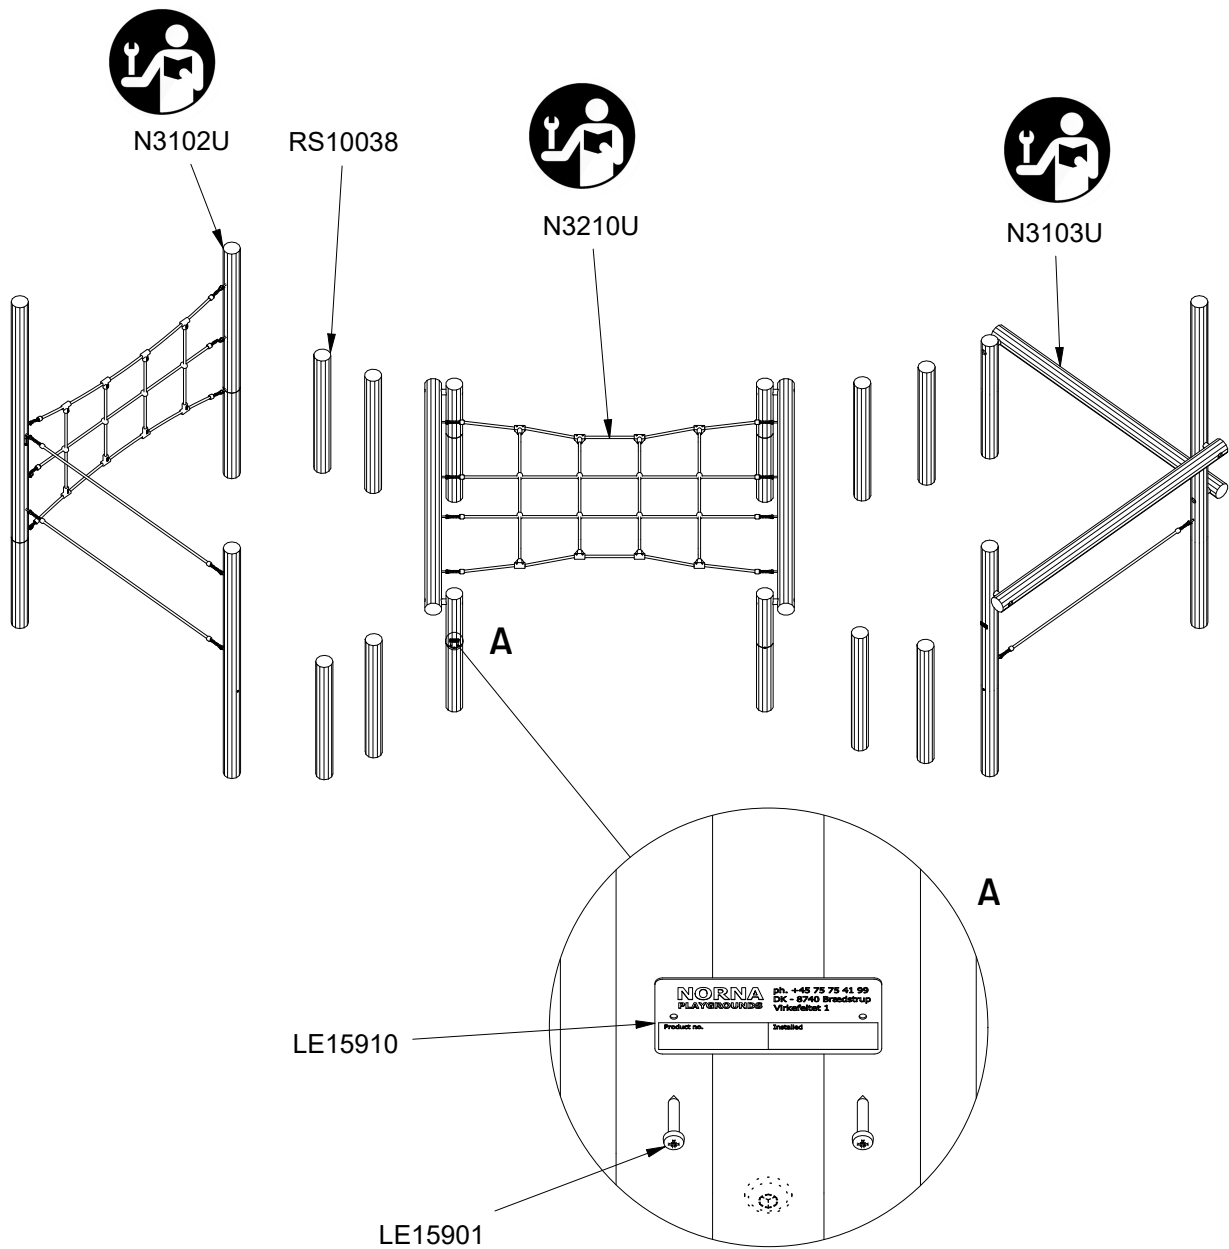

~0,68 m³

Ø10/12 x 300 cm

27 kg

Parts List	
QTY	PART NO
1	N3102U
1	N3103U
1	N3210U
8	RS10038

N9033U
N9033

Parts List	
QTY	PART NO
1	N3210U
1	N3102U
1	N3103U
2	LE15901
1	LE15910
8	RS10038

N3210U
N3210

1/5

Ø10/12 x 210 cm

19 kg

Parts List

QTY	PART NO	DESCRIP.
1	S22532	Taifun
4	RS00675	Ø100/120
2	D12158	Ø100-120mm, Assembled

N3210U
N3210

Parts List

QTY	PART NO	DESCRIP.
2	D12158	Ø100-120mm, Assembled
8	L1101	M16 sleeve nut
4	L1102	M16 Threaded rod
4	L1103	Ø37mm
8	LE13100	Shackle
2	LE15901	3x16, PH
1	LE15910	Name tag
8	LE16502	Spacer 6mm
3	LE16599	Sealtite 970 1,5ml
4	RS00675	Ø100/120
1	S22532	Taifun

~0,11 m³

Ø10/12 x 300 cm

27 kg

Parts List

QTY	PART NO	DESCRIP.
1	D12177	Ø100-120-2100mm
1	D12178	Ø10/12
1	RS00708	Ø10/12
1	RS00709	Ø100-120-2100mm
1	RS00711	Ø10/12
1	TV00015	Taifun

Parts List		
QTY	PART NO	DESCRIP.
1	D12177	Ø100-120-2100mm
1	D12178	Ø10/12
8	L1101	M16 sleeve nut
4	L1102	M16 Threaded rod
4	L1103	Ø37mm
2	LE13100	Shackle
2	LE15901	3x16, PH
1	LE15910	Name tag
2	LE16502	Spacer 6mm
2	LE16599	Sealtite 970 1,5ml
1	RS00708	Ø10/12
1	RS00709	Ø100-120-2100mm
1	RS00711	Ø10/12
1	TV00015	Taifun

>C25

Ø10/12 x 300 cm

27 kg

Parts List		
QTY	PART NO	DESCRIP.
1	D12174	Ø10/12, Assembled
1	D12175	Ø10/12, Assembled
1	D12176	Ø10/12, Assembled
1	S22534	Taifun
2	TV00015	Taifun

N3102U
N3102

Parts List

QTY	PART NO	DESCRIP.
1	D12174	Ø10/12, Assembled
1	D12175	Ø10/12, Assembled
1	D12176	Ø10/12, Assembled
10	LE13100	Shackle
2	LE15901	3x16, PH
1	LE15910	Name tag
10	LE16502	Spacer 6mm
1	LE16599	Sealtite 970 1,5ml
1	S22534	Taifun
2	TV00015	Taifun