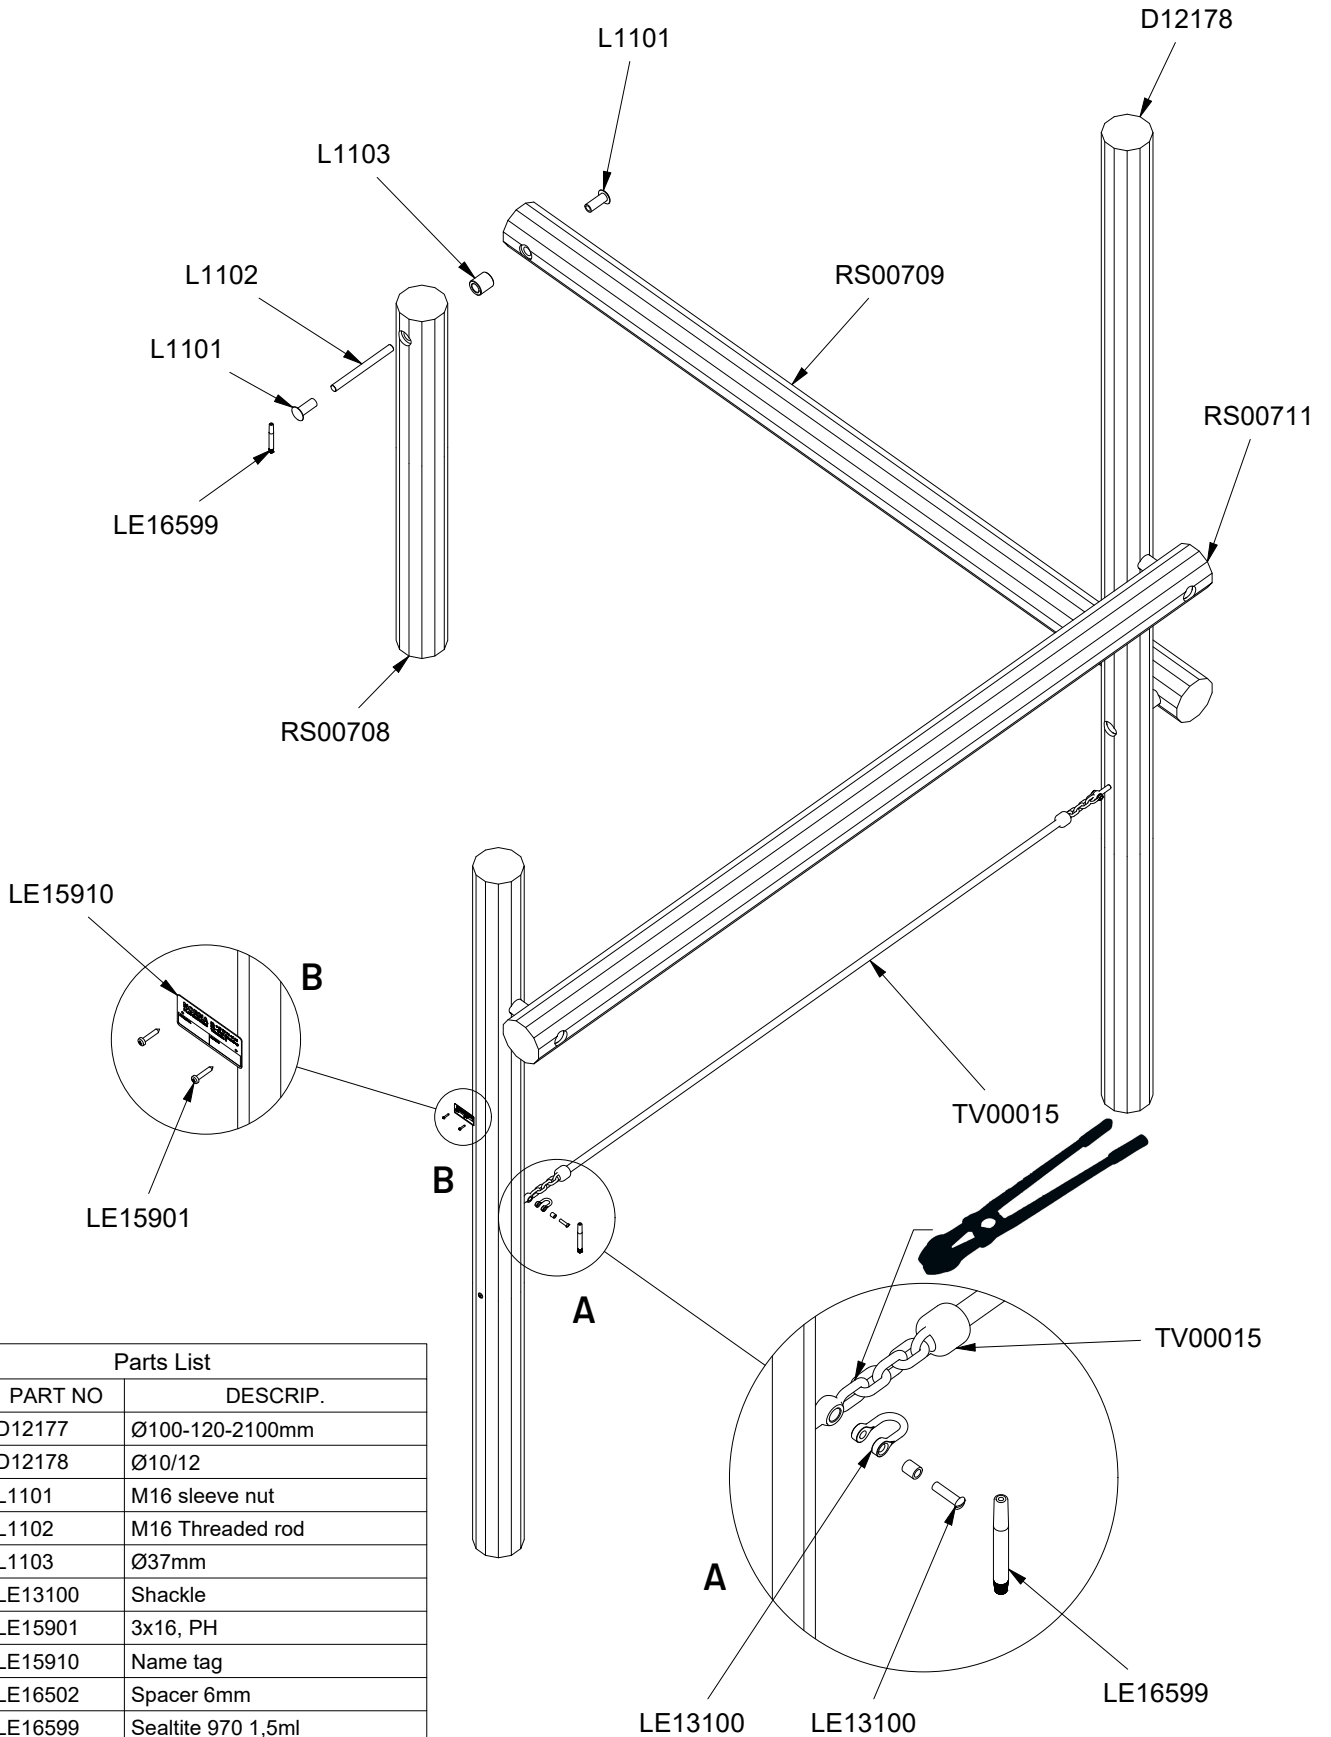

~0,68 m³

Ø10/12 x 300 cm

27 kg

Parts List	
QTY	PART NO
1	N3102U
1	N3103U
1	N3210U
8	RS10038

N9033U
N9033

Parts List	
QTY	PART NO
1	N3210U
1	N3102U
1	N3103U
2	LE15901
1	LE15910
8	RS10038

N3210U
N3210

1/5

Ø10/12 x 210 cm

19 kg

Parts List

QTY	PART NO	DESCRIP.
1	S22532	Taifun
4	RS00675	Ø100/120
2	D12158	Ø100-120mm, Assembled

N3210U
N3210

Parts List

QTY	PART NO	DESCRIP.
2	D12158	Ø100-120mm, Assembled
8	L1101	M16 sleeve nut
4	L1102	M16 Threaded rod
4	L1103	Ø37mm
8	LE13100	Shackle
2	LE15901	3x16, PH
1	LE15910	Name tag
8	LE16502	Spacer 6mm
3	LE16599	Sealtite 970 1,5ml
4	RS00675	Ø100/120
1	S22532	Taifun

~0,11 m³

Ø10/12 x 300 cm

27 kg

Parts List

QTY	PART NO	DESCRIP.
1	D12177	Ø100-120-2100mm
1	D12178	Ø10/12
1	RS00708	Ø10/12
1	RS00709	Ø100-120-2100mm
1	RS00711	Ø10/12
1	TV00015	Taifun

Parts List		
QTY	PART NO	DESCRIP.
1	D12177	Ø100-120-2100mm
1	D12178	Ø10/12
8	L1101	M16 sleeve nut
4	L1102	M16 Threaded rod
4	L1103	Ø37mm
2	LE13100	Shackle
2	LE15901	3x16, PH
1	LE15910	Name tag
2	LE16502	Spacer 6mm
2	LE16599	Sealtite 970 1,5ml
1	RS00708	Ø10/12
1	RS00709	Ø100-120-2100mm
1	RS00711	Ø10/12
1	TV00015	Taifun

>C25

Ø10/12 x 300 cm

27 kg

Parts List		
QTY	PART NO	DESCRIP.
1	D12174	Ø10/12, Assembled
1	D12175	Ø10/12, Assembled
1	D12176	Ø10/12, Assembled
1	S22534	Taifun
2	TV00015	Taifun

N3102U
N3102

Parts List

QTY	PART NO	DESCRIP.
1	D12174	Ø10/12, Assembled
1	D12175	Ø10/12, Assembled
1	D12176	Ø10/12, Assembled
10	LE13100	Shackle
2	LE15901	3x16, PH
1	LE15910	Name tag
10	LE16502	Spacer 6mm
1	LE16599	Sealtite 970 1,5ml
1	S22534	Taifun
2	TV00015	Taifun