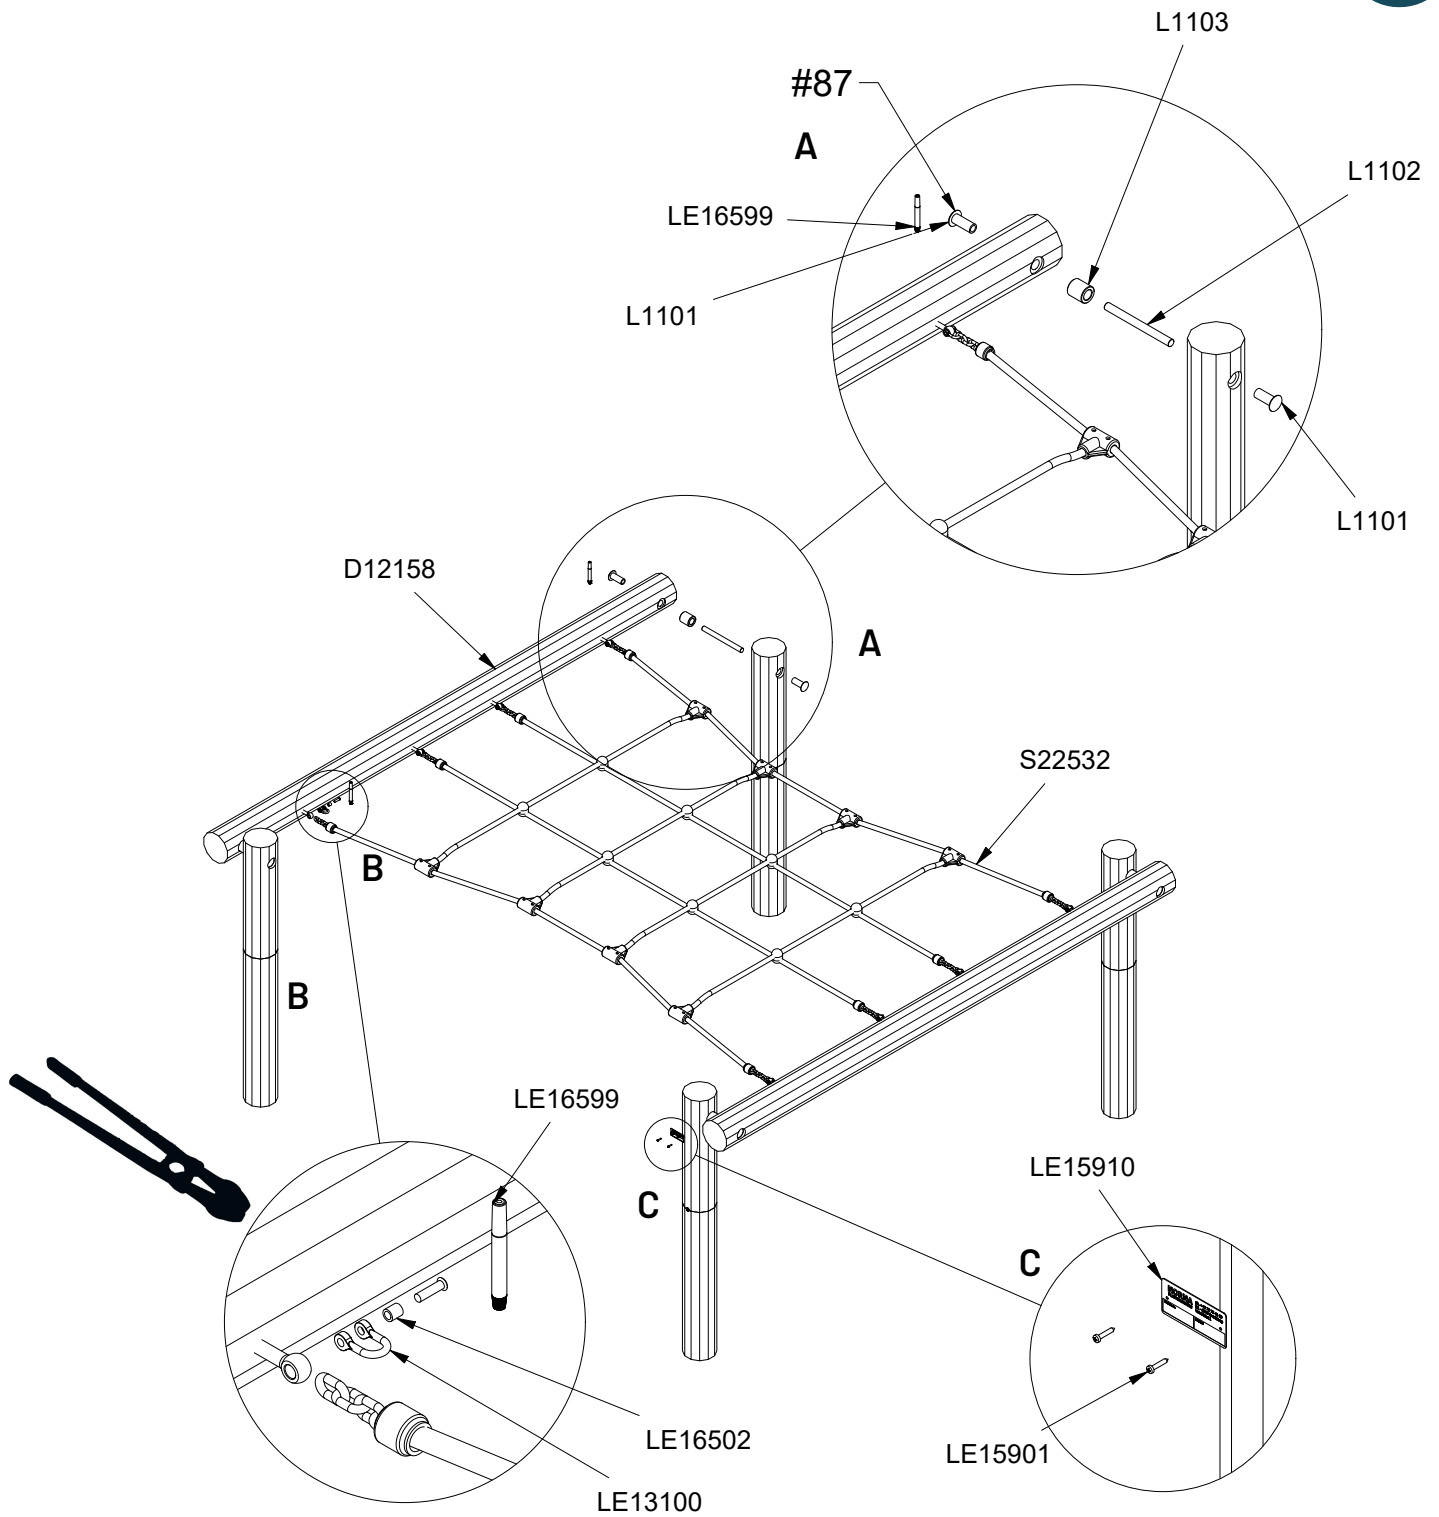

Ø10/12 x 210 cm

19 kg

Parts List

QTY	PART NO	DESCRIP.
1	S22532	Taifun
4	RS00675	Ø100/120
2	D12158	Ø100-120mm, Assembled

N3210U
N3210

Parts List

QTY	PART NO	DESCRIP.
2	D12158	Ø100-120mm, Assembled
8	L1101	M16 sleeve nut
4	L1102	M16 Threaded rod
4	L1103	Ø37mm
8	LE13100	Shackle
2	LE15901	3x16, PH
1	LE15910	Name tag
8	LE16502	Spacer 6mm
3	LE16599	Sealtite 970 1,5ml
4	RS00675	Ø100/120
1	S22532	Taifun

~0,11 m³

Ø10/12 x 300 cm

27 kg

Parts List

QTY	PART NO	DESCRIP.
1	D12177	Ø100-120-2100mm
1	D12178	Ø10/12
1	RS00708	Ø10/12
1	RS00709	Ø100-120-2100mm
1	RS00711	Ø10/12
1	TV00015	Taifun

Parts List		
QTY	PART NO	DESCRIP.
1	D12177	Ø100-120-2100mm
1	D12178	Ø10/12
8	L1101	M16 sleeve nut
4	L1102	M16 Threaded rod
4	L1103	Ø37mm
2	LE13100	Shackle
2	LE15901	3x16, PH
1	LE15910	Name tag
2	LE16502	Spacer 6mm
2	LE16599	Sealtite 970 1,5ml
1	RS00708	Ø10/12
1	RS00709	Ø100-120-2100mm
1	RS00711	Ø10/12
1	TV00015	Taifun

>C25

Ø10/12 x 300 cm

27 kg

Parts List		
QTY	PART NO	DESCRIP.
1	D12174	Ø10/12, Assembled
1	D12175	Ø10/12, Assembled
1	D12176	Ø10/12, Assembled
1	S22534	Taifun
2	TV00015	Taifun

N3102U
N3102

Parts List

QTY	PART NO	DESCRIP.
1	D12174	Ø10/12, Assembled
1	D12175	Ø10/12, Assembled
1	D12176	Ø10/12, Assembled
10	LE13100	Shackle
2	LE15901	3x16, PH
1	LE15910	Name tag
10	LE16502	Spacer 6mm
1	LE16599	Sealtite 970 1,5ml
1	S22534	Taifun
2	TV00015	Taifun