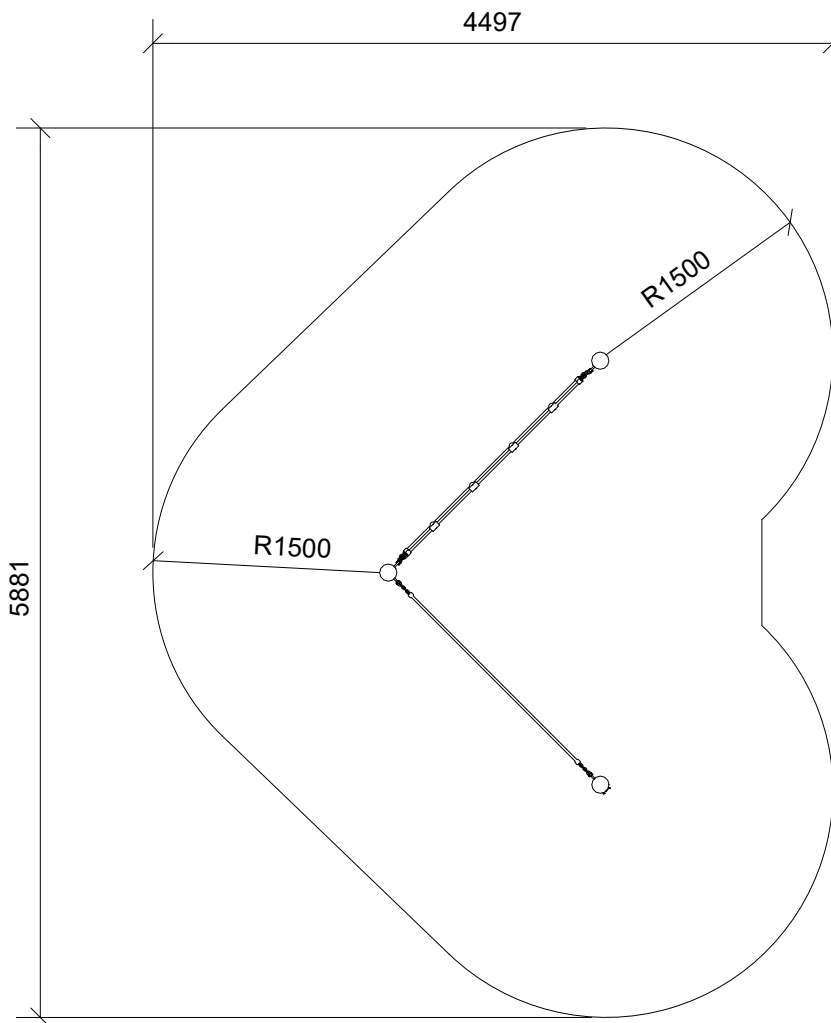

N3102U N3102

2

2h

19 m²

4,5 x 5,9 x 2,2 m

~N/A

>C25

Ø10/12 x 300 cm

27 kg