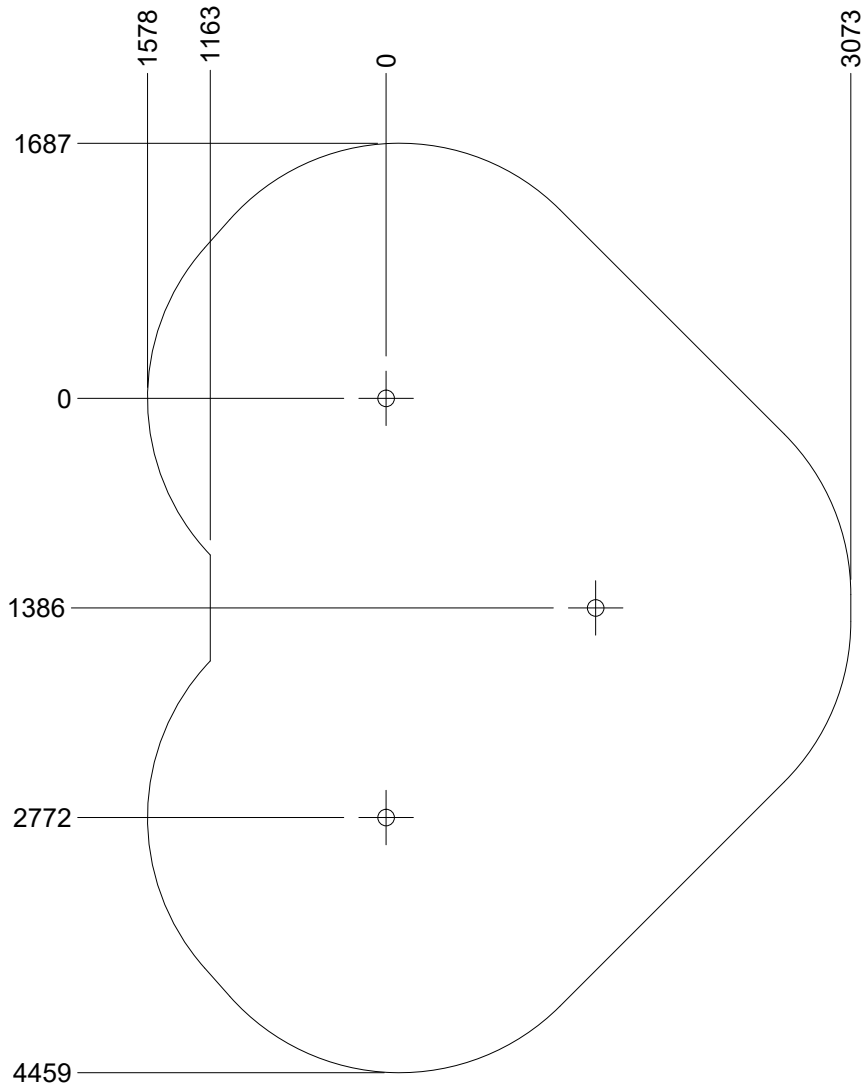

N9033U
N9033

1/5

N9033U
N9033

2

8h

52,3 m²

11 x 6,2 x 2,2 m

~317 kg

Ø10/12 x 210 cm

19 kg

Parts List

QTY	PART NO	DESCRIP.
1	S22532	Taifun
4	RS00675	Ø100/120
2	D12158	Ø100-120mm, Assembled

N3210U
N3210

Parts List

QTY	PART NO	DESCRIP.
2	D12158	Ø100-120mm, Assembled
8	L1101	M16 sleeve nut
4	L1102	M16 Threaded rod
4	L1103	Ø37mm
8	LE13100	Shackle
2	LE15901	3x16, PH
1	LE15910	Name tag
8	LE16502	Spacer 6mm
3	LE16599	Sealtite 970 1,5ml
4	RS00675	Ø100/120
1	S22532	Taifun

~0,11 m³

Ø10/12 x 300 cm

27 kg

Parts List

QTY	PART NO	DESCRIP.
1	D12177	Ø100-120-2100mm
1	D12178	Ø10/12
1	RS00708	Ø10/12
1	RS00709	Ø100-120-2100mm
1	RS00711	Ø10/12
1	TV00015	Taifun

Parts List		
QTY	PART NO	DESCRIP.
1	D12177	Ø100-120-2100mm
1	D12178	Ø10/12
8	L1101	M16 sleeve nut
4	L1102	M16 Threaded rod
4	L1103	Ø37mm
2	LE13100	Shackle
2	LE15901	3x16, PH
1	LE15910	Name tag
2	LE16502	Spacer 6mm
2	LE16599	Sealtite 970 1,5ml
1	RS00708	Ø10/12
1	RS00709	Ø100-120-2100mm
1	RS00711	Ø10/12
1	TV00015	Taifun

>C25

Ø10/12 x 300 cm

27 kg

Parts List		
QTY	PART NO	DESCRIP.
1	D12174	Ø10/12, Assembled
1	D12175	Ø10/12, Assembled
1	D12176	Ø10/12, Assembled
1	S22534	Taifun
2	TV00015	Taifun

N3102U
N3102

Parts List

QTY	PART NO	DESCRIP.
1	D12174	Ø10/12, Assembled
1	D12175	Ø10/12, Assembled
1	D12176	Ø10/12, Assembled
10	LE13100	Shackle
2	LE15901	3x16, PH
1	LE15910	Name tag
10	LE16502	Spacer 6mm
1	LE16599	Sealtite 970 1,5ml
1	S22534	Taifun
2	TV00015	Taifun