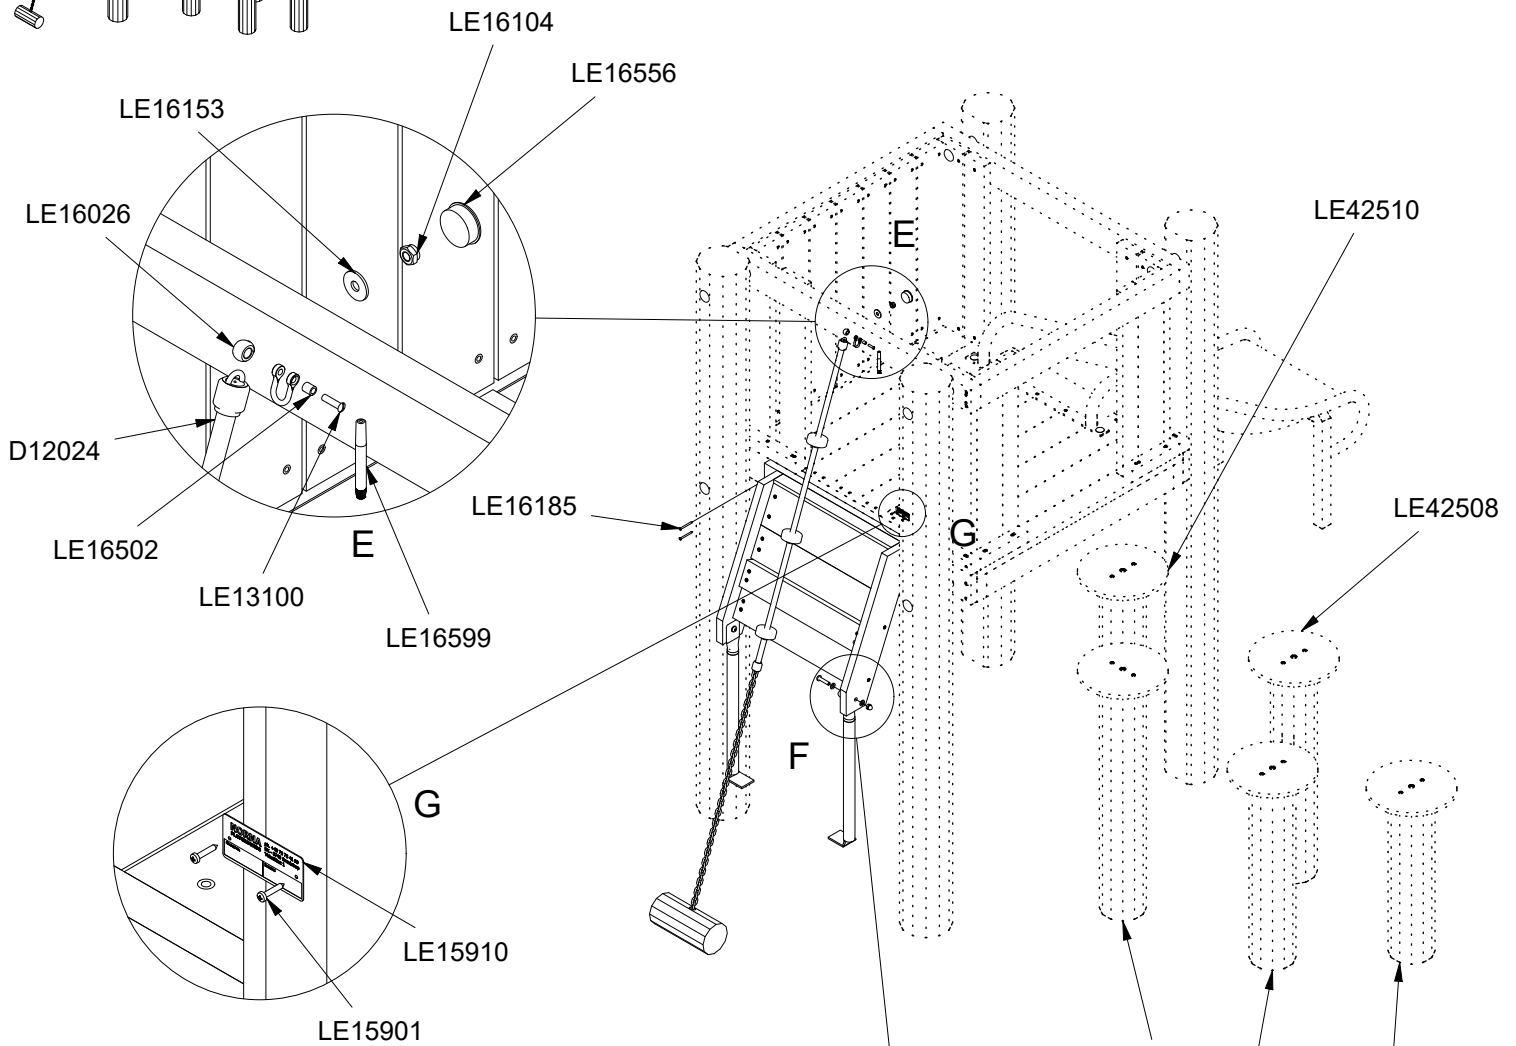

~0.16m³

Ø16/18x220 cm

69 kg

Parts List

QTY	PART NO	DESCRIP.
1	D11341	1150x750mm, 620mm Gap
1	D11343	930x750mm, Closed
1	D11345	930x750mm, 490mm Gap
1	D11348	1150x750mm, 490mm Gap
1	D12021	Mountain plate Fh: 600
1	D12024	Taifun
2	LE15116	L: 600mm
1	LE22002	Slide, B:500, L:1100, D:1300
1	LE42504	Step Ø300x650mm
1	LE42507	Step Ø300x750mm
1	LE42508	Step Ø300x850mm
1	LE42509	Step Ø300x950mm
1	LE42510	Step Ø300x1050mm
1	M20009	1150x1020mm
4	RS00165	Ø160/180-2200mm

LE20848U
LE20848

Parts List		
QTY	PART NO	DESCRIP.
1	D11341	1150x750mm, 620mm Gap
1	D11343	930x750mm, Closed
1	D11345	930x750mm, 490mm Gap
1	D11348	1150x750mm, 490mm Gap
8	LE16186	6x100 Ch
18	LE16192	5x80mm
1	M20009	1150x1020mm

LE20848U LE20848

Parts List		
QTY	PART NO	DESCRIP.
1	D11341	1150x750mm, 620mm Gap
1	D11343	930x750mm, Closed
1	D11345	930x750mm, 490mm Gap
1	D11348	1150x750mm, 490mm Gap
8	LE15108	Ø38x40mm
8	LE15196	M16x230 mm
2	LE16022	M12x40 mm
2	LE16056	M12 cap nut
8	LE16100	M16 nut
16	LE16152	M16 - Ø30 mm
2	LE16168	M12 - Ø24 mm
3	LE16179	Ø5x30mm Ch
16	LE16556	Ø42/38mm
1	LE22002	Slide, B:500, L:1100, D:1300
1	LE99715	Ø14mm, l=200/130mm
1	M20009	1150x1020mm
4	RS00165	Ø160/180-2200mm

LE20848U LE20848

Parts List		
QTY	PART NO	DESCRIP.
1	D12021	Mountain plate Fh: 600
1	D12024	Taifun
1	LE13100	Shackle
2	LE15116	L: 600mm
2	LE15901	3x16, PH
1	LE15910	Name tag
1	LE16026	M10x40 mm (total 60mm) Eyebolt
2	LE16054	M10 cap nut
2	LE16074	M10x50mm
1	LE16104	M10x1,25mm nut
1	LE16153	M10 - Ø29mm
4	LE16156	M10-Ø20
4	LE16185	Ø5x60 mm Ch
1	LE16502	Spacer 6mm
1	LE16556	Ø42/38mm
1	LE16599	Sealtite 970 1,5ml
1	LE42504	Step Ø300x650mm
1	LE42507	Step Ø300x750mm
1	LE42508	Step Ø300x850mm
1	LE42509	Step Ø300x950mm
1	LE42510	Step Ø300x1050mm