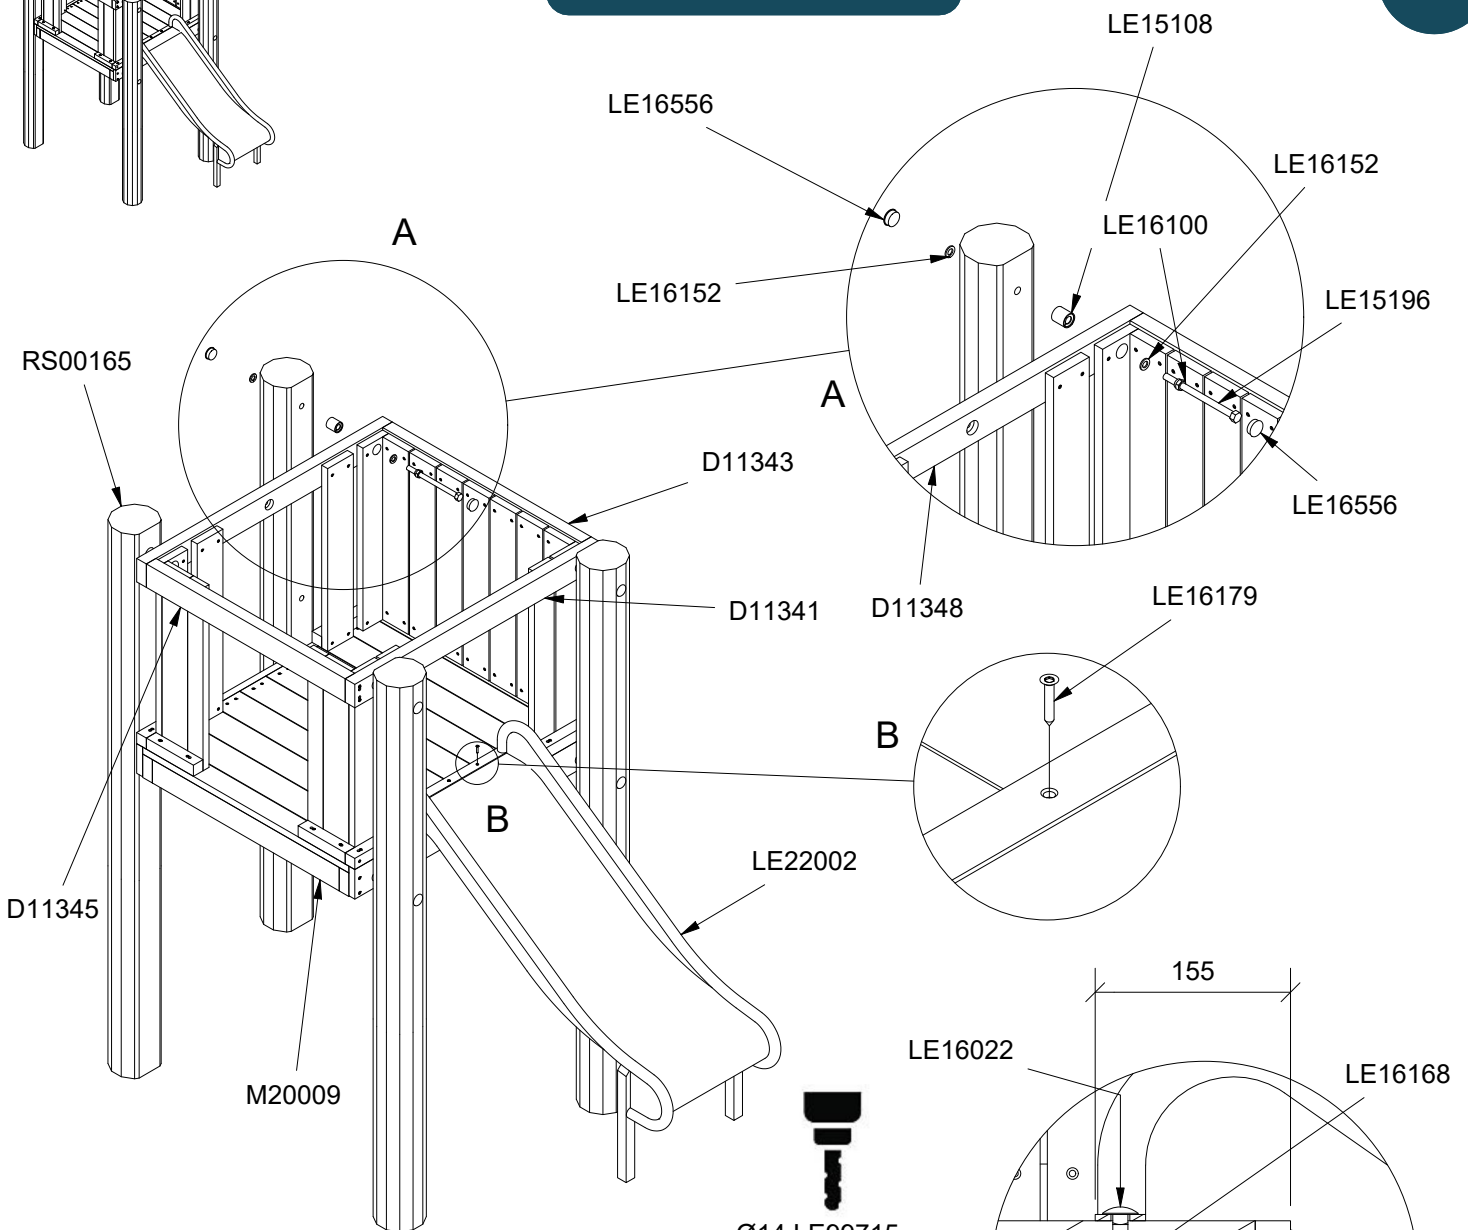

~0.16m³

Ø16/18x220 cm

69 kg

Parts List

QTY	PART NO	DESCRIP.
1	D11341	1150x750mm, 620mm Gap
1	D11343	930x750mm, Closed
1	D11345	930x750mm, 490mm Gap
1	D11348	1150x750mm, 490mm Gap
1	D12021	Mountain plate Fh: 600
1	D12024	Taifun
2	LE15116	L: 600mm
1	LE22002	Slide, B:500, L:1100, D:1300
1	LE42504	Step Ø300x650mm
1	LE42507	Step Ø300x750mm
1	LE42508	Step Ø300x850mm
1	LE42509	Step Ø300x950mm
1	LE42510	Step Ø300x1050mm
1	M20009	1150x1020mm
4	RS00165	Ø160/180-2200mm

LE20848U
LE20848

Parts List		
QTY	PART NO	DESCRIP.
1	D11341	1150x750mm, 620mm Gap
1	D11343	930x750mm, Closed
1	D11345	930x750mm, 490mm Gap
1	D11348	1150x750mm, 490mm Gap
8	LE16186	6x100 Ch
18	LE16192	5x80mm
1	M20009	1150x1020mm

LE20848U LE20848

Parts List		
QTY	PART NO	DESCRIP.
1	D11341	1150x750mm, 620mm Gap
1	D11343	930x750mm, Closed
1	D11345	930x750mm, 490mm Gap
1	D11348	1150x750mm, 490mm Gap
8	LE15108	Ø38x40mm
8	LE15196	M16x230 mm
2	LE16022	M12x40 mm
2	LE16056	M12 cap nut
8	LE16100	M16 nut
16	LE16152	M16 - Ø30 mm
2	LE16168	M12 - Ø24 mm
3	LE16179	Ø5x30mm Ch
16	LE16556	Ø42/38mm
1	LE22002	Slide, B:500, L:1100, D:1300
1	LE99715	Ø14mm, l=200/130mm
1	M20009	1150x1020mm
4	RS00165	Ø160/180-2200mm

LE20848U LE20848

Parts List		
QTY	PART NO	DESCRIP.
1	D12021	Mountain plate Fh: 600
1	D12024	Taifun
1	LE13100	Shackle
2	LE15116	L: 600mm
2	LE15901	3x16, PH
1	LE15910	Name tag
1	LE16026	M10x40 mm (total 60mm) Eyebolt
2	LE16054	M10 cap nut
2	LE16074	M10x50mm
1	LE16104	M10x1,25mm nut
1	LE16153	M10 - Ø29mm
4	LE16156	M10-Ø20
4	LE16185	Ø5x60 mm Ch
1	LE16502	Spacer 6mm
1	LE16556	Ø42/38mm
1	LE16599	Sealtite 970 1,5ml
1	LE42504	Step Ø300x650mm
1	LE42507	Step Ø300x750mm
1	LE42508	Step Ø300x850mm
1	LE42509	Step Ø300x950mm
1	LE42510	Step Ø300x1050mm