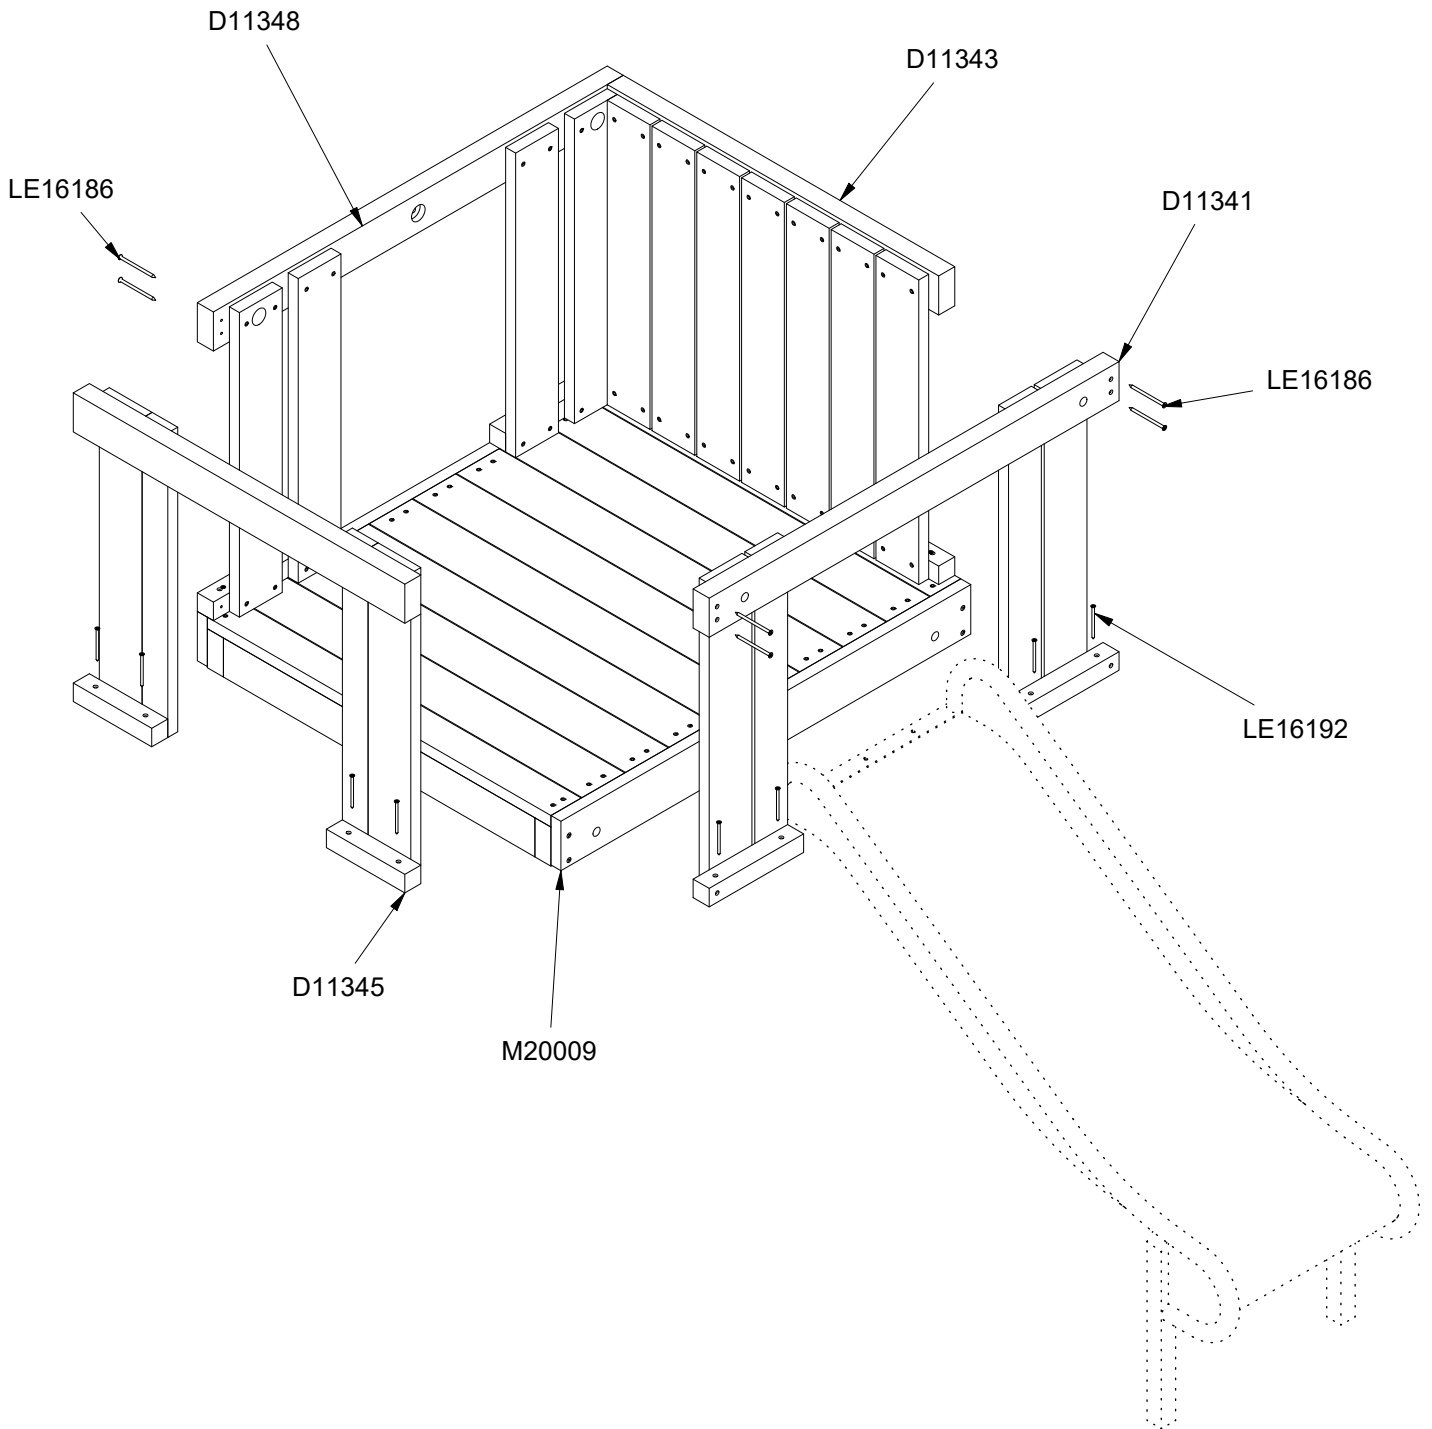

~0.16m³

Ø16/18x220 cm

69 kg

Parts List

QTY	PART NO	DESCRIP.
1	D11341	1150x750mm, 620mm Gap
1	D11343	930x750mm, Closed
1	D11345	930x750mm, 490mm Gap
1	D11348	1150x750mm, 490mm Gap
1	D12021	Mountain plate Fh: 600
1	D12024	Taifun
2	LE15116	L: 600mm
1	LE22002	Slide, B:500, L:1100, D:1300
1	LE42504	Step Ø300x650mm
1	LE42507	Step Ø300x750mm
1	LE42508	Step Ø300x850mm
1	LE42509	Step Ø300x950mm
1	LE42510	Step Ø300x1050mm
1	M20009	1150x1020mm
4	RS00165	Ø160/180-2200mm

LE20848U
LE20848

Parts List		
QTY	PART NO	DESCRIP.
1	D11341	1150x750mm, 620mm Gap
1	D11343	930x750mm, Closed
1	D11345	930x750mm, 490mm Gap
1	D11348	1150x750mm, 490mm Gap
8	LE16186	6x100 Ch
18	LE16192	5x80mm
1	M20009	1150x1020mm

LE20848U LE20848

Parts List		
QTY	PART NO	DESCRIP.
1	D11341	1150x750mm, 620mm Gap
1	D11343	930x750mm, Closed
1	D11345	930x750mm, 490mm Gap
1	D11348	1150x750mm, 490mm Gap
8	LE15108	Ø38x40mm
8	LE15196	M16x230 mm
2	LE16022	M12x40 mm
2	LE16056	M12 cap nut
8	LE16100	M16 nut
16	LE16152	M16 - Ø30 mm
2	LE16168	M12 - Ø24 mm
3	LE16179	Ø5x30mm Ch
16	LE16556	Ø42/38mm
1	LE22002	Slide, B:500, L:1100, D:1300
1	LE99715	Ø14mm, l=200/130mm
1	M20009	1150x1020mm
4	RS00165	Ø160/180-2200mm

LE20848U LE20848

Parts List		
QTY	PART NO	DESCRIP.
1	D12021	Mountain plate Fh: 600
1	D12024	Taifun
1	LE13100	Shackle
2	LE15116	L: 600mm
2	LE15901	3x16, PH
1	LE15910	Name tag
1	LE16026	M10x40 mm (total 60mm) Eyebolt
2	LE16054	M10 cap nut
2	LE16074	M10x50mm
1	LE16104	M10x1,25mm nut
1	LE16153	M10 - Ø29mm
4	LE16156	M10-Ø20
4	LE16185	Ø5x60 mm Ch
1	LE16502	Spacer 6mm
1	LE16556	Ø42/38mm
1	LE16599	Sealtite 970 1,5ml
1	LE42504	Step Ø300x650mm
1	LE42507	Step Ø300x750mm
1	LE42508	Step Ø300x850mm
1	LE42509	Step Ø300x950mm
1	LE42510	Step Ø300x1050mm