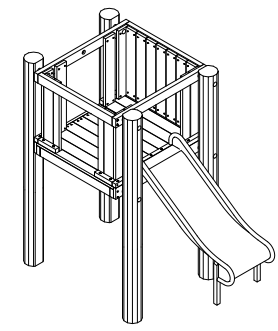

LE20848U LE20848