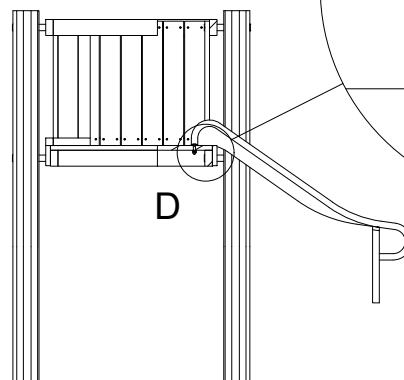

~0.16m³

Ø16/18x220 cm

69 kg

Parts List

QTY	PART NO	DESCRIP.
1	D11341	1150x750mm, 620mm Gap
1	D11343	930x750mm, Closed
1	D11345	930x750mm, 490mm Gap
1	D11348	1150x750mm, 490mm Gap
1	D12021	Mountain plate Fh: 600
1	D12024	Taifun
2	LE15116	L: 600mm
1	LE22002	Slide, B:500, L:1100, D:1300
1	LE42504	Step Ø300x650mm
1	LE42507	Step Ø300x750mm
1	LE42508	Step Ø300x850mm
1	LE42509	Step Ø300x950mm
1	LE42510	Step Ø300x1050mm
1	M20009	1150x1020mm
4	RS00165	Ø160/180-2200mm

LE20848U
LE20848

Parts List		
QTY	PART NO	DESCRIP.
1	D11341	1150x750mm, 620mm Gap
1	D11343	930x750mm, Closed
1	D11345	930x750mm, 490mm Gap
1	D11348	1150x750mm, 490mm Gap
8	LE16186	6x100 Ch
18	LE16192	5x80mm
1	M20009	1150x1020mm

LE20848U LE20848

Parts List		
QTY	PART NO	DESCRIP.
1	D11341	1150x750mm, 620mm Gap
1	D11343	930x750mm, Closed
1	D11345	930x750mm, 490mm Gap
1	D11348	1150x750mm, 490mm Gap
8	LE15108	Ø38x40mm
8	LE15196	M16x230 mm
2	LE16022	M12x40 mm
2	LE16056	M12 cap nut
8	LE16100	M16 nut
16	LE16152	M16 - Ø30 mm
2	LE16168	M12 - Ø24 mm
3	LE16179	Ø5x30mm Ch
16	LE16556	Ø42/38mm
1	LE22002	Slide, B:500, L:1100, D:1300
1	LE99715	Ø14mm, l=200/130mm
1	M20009	1150x1020mm
4	RS00165	Ø160/180-2200mm

LE20848U LE20848

Parts List		
QTY	PART NO	DESCRIP.
1	D12021	Mountain plate Fh: 600
1	D12024	Taifun
1	LE13100	Shackle
2	LE15116	L: 600mm
2	LE15901	3x16, PH
1	LE15910	Name tag
1	LE16026	M10x40 mm (total 60mm) Eyebolt
2	LE16054	M10 cap nut
2	LE16074	M10x50mm
1	LE16104	M10x1,25mm nut
1	LE16153	M10 - Ø29mm
4	LE16156	M10-Ø20
4	LE16185	Ø5x60 mm Ch
1	LE16502	Spacer 6mm
1	LE16556	Ø42/38mm
1	LE16599	Sealtite 970 1,5ml
1	LE42504	Step Ø300x650mm
1	LE42507	Step Ø300x750mm
1	LE42508	Step Ø300x850mm
1	LE42509	Step Ø300x950mm
1	LE42510	Step Ø300x1050mm