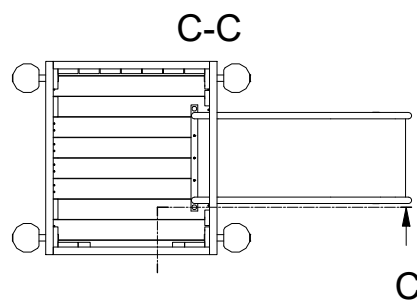

~0.16m³

Ø16/18x220 cm

69 kg

Parts List

QTY	PART NO	DESCRIP.
1	D11341	1150x750mm, 620mm Gap
1	D11343	930x750mm, Closed
1	D11345	930x750mm, 490mm Gap
1	D11348	1150x750mm, 490mm Gap
1	D12021	Mountain plate Fh: 600
1	D12024	Taifun
2	LE15116	L: 600mm
1	LE22002	Slide, B:500, L:1100, D:1300
1	LE42504	Step Ø300x650mm
1	LE42507	Step Ø300x750mm
1	LE42508	Step Ø300x850mm
1	LE42509	Step Ø300x950mm
1	LE42510	Step Ø300x1050mm
1	M20009	1150x1020mm
4	RS00165	Ø160/180-2200mm

LE20848U
LE20848

Parts List		
QTY	PART NO	DESCRIP.
1	D11341	1150x750mm, 620mm Gap
1	D11343	930x750mm, Closed
1	D11345	930x750mm, 490mm Gap
1	D11348	1150x750mm, 490mm Gap
8	LE16186	6x100 Ch
18	LE16192	5x80mm
1	M20009	1150x1020mm

LE20848U LE20848

Parts List		
QTY	PART NO	DESCRIP.
1	D11341	1150x750mm, 620mm Gap
1	D11343	930x750mm, Closed
1	D11345	930x750mm, 490mm Gap
1	D11348	1150x750mm, 490mm Gap
8	LE15108	Ø38x40mm
8	LE15196	M16x230 mm
2	LE16022	M12x40 mm
2	LE16056	M12 cap nut
8	LE16100	M16 nut
16	LE16152	M16 - Ø30 mm
2	LE16168	M12 - Ø24 mm
3	LE16179	Ø5x30mm Ch
16	LE16556	Ø42/38mm
1	LE22002	Slide, B:500, L:1100, D:1300
1	LE99715	Ø14mm, l=200/130mm
1	M20009	1150x1020mm
4	RS00165	Ø160/180-2200mm

LE20848U LE20848

Parts List		
QTY	PART NO	DESCRIP.
1	D12021	Mountain plate Fh: 600
1	D12024	Taifun
1	LE13100	Shackle
2	LE15116	L: 600mm
2	LE15901	3x16, PH
1	LE15910	Name tag
1	LE16026	M10x40 mm (total 60mm) Eyebolt
2	LE16054	M10 cap nut
2	LE16074	M10x50mm
1	LE16104	M10x1,25mm nut
1	LE16153	M10 - Ø29mm
4	LE16156	M10-Ø20
4	LE16185	Ø5x60 mm Ch
1	LE16502	Spacer 6mm
1	LE16556	Ø42/38mm
1	LE16599	Sealtite 970 1,5ml
1	LE42504	Step Ø300x650mm
1	LE42507	Step Ø300x750mm
1	LE42508	Step Ø300x850mm
1	LE42509	Step Ø300x950mm
1	LE42510	Step Ø300x1050mm