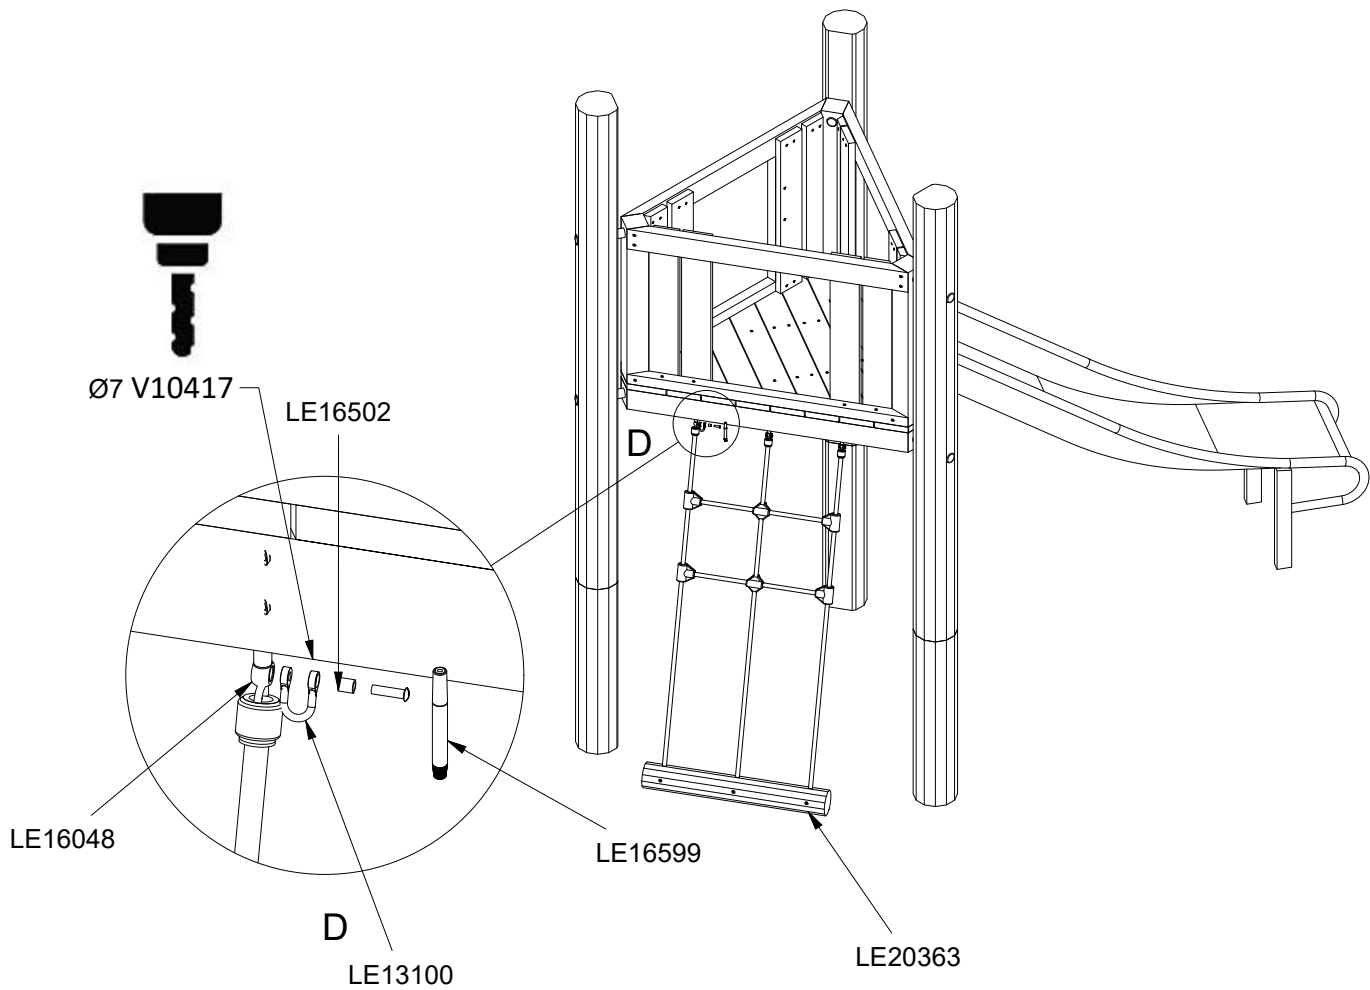

Parts List		
QTY	PART NO	DESCRIP.
3	LE13100	Shackle
3	LE16048	Eyebolt 10x120mm
3	LE16502	Spacer 6mm
1	LE16599	Sealtite 970 1,5ml
1	LE20363	Taifun net
1	V10417	HSS lang Ø7mm L:156mm