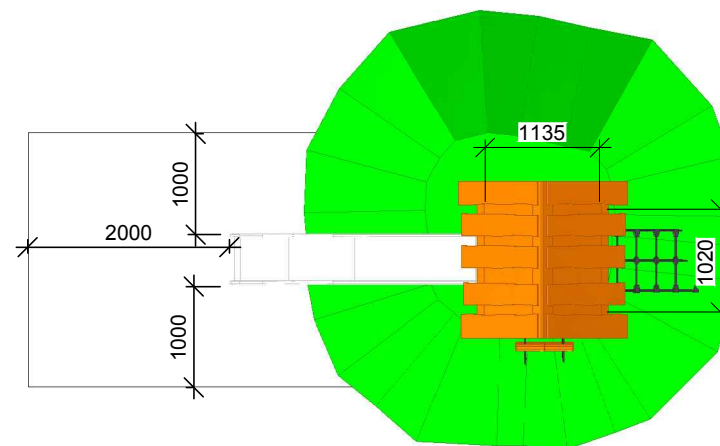

NORLEG	
Tårn på høj	
LE 20858	IJslander rev. 6773
05.05.2015	REV. B: 28.08.2015

info@ijslander.com
www.ijslander.com

Oude Dijk 10
8096 RK Oldebroek
T. (0525) 633 420

This drawing is the property of NORLEG and pursuant to current legislation may not be copied, transferred to or used by any third party. Should this drawing be used, a fee of 10% of the assumed contract price will be charged.