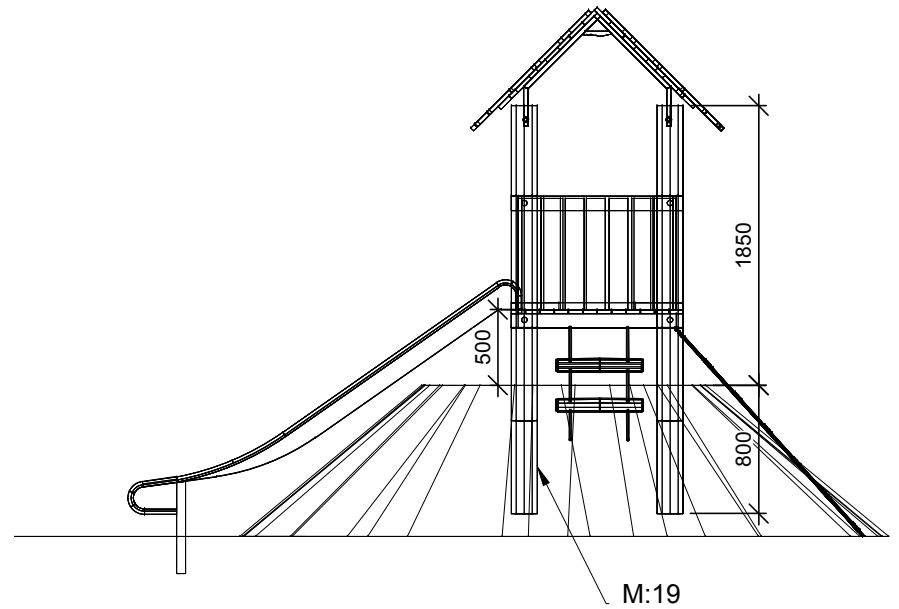

NORLEG - Mont.	
Tårn på høj	
LE 20858	
05.05.2015	REV. B: 28.08.2015

Mont.p. nr.
19
24
52A
72
73