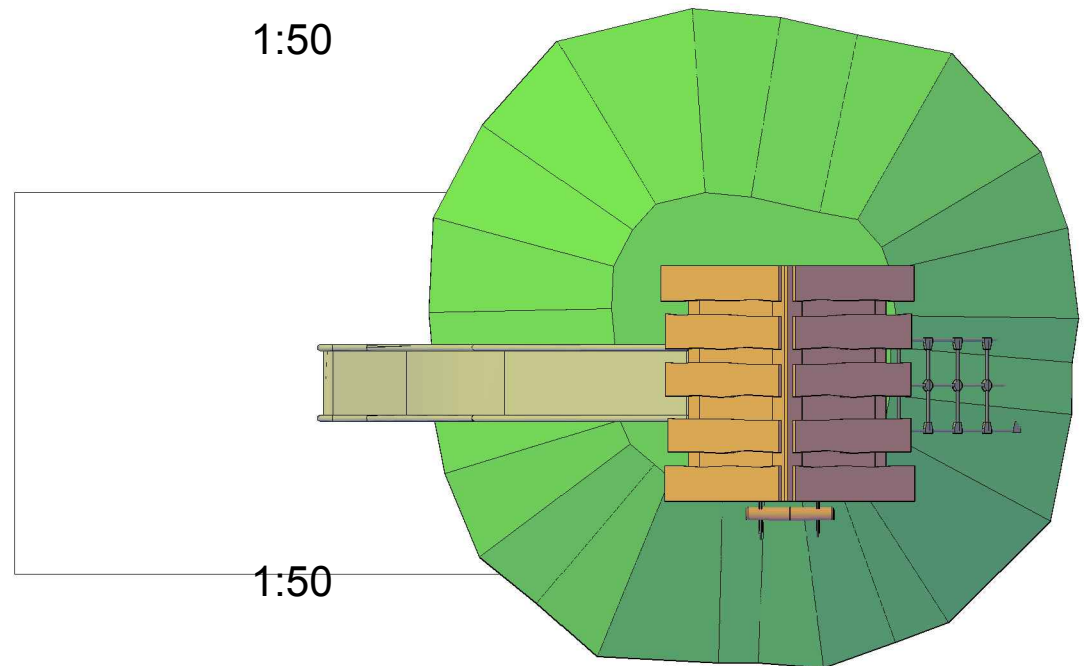

<b>NORLEG</b> - Mont.	
Tårn på høj	
LE 20858	
05.05.2015	REV. B: 28.08.2015

Mont.p. nr.  
 19  
 24  
 52A  
 72  
 73

1:50

This drawing is the property of NORLEG and pursuant to current legislation may not be copied, transferred to or used by any third party. Should this drawing be used, a fee of 10% of the assumed contract price will be charged.