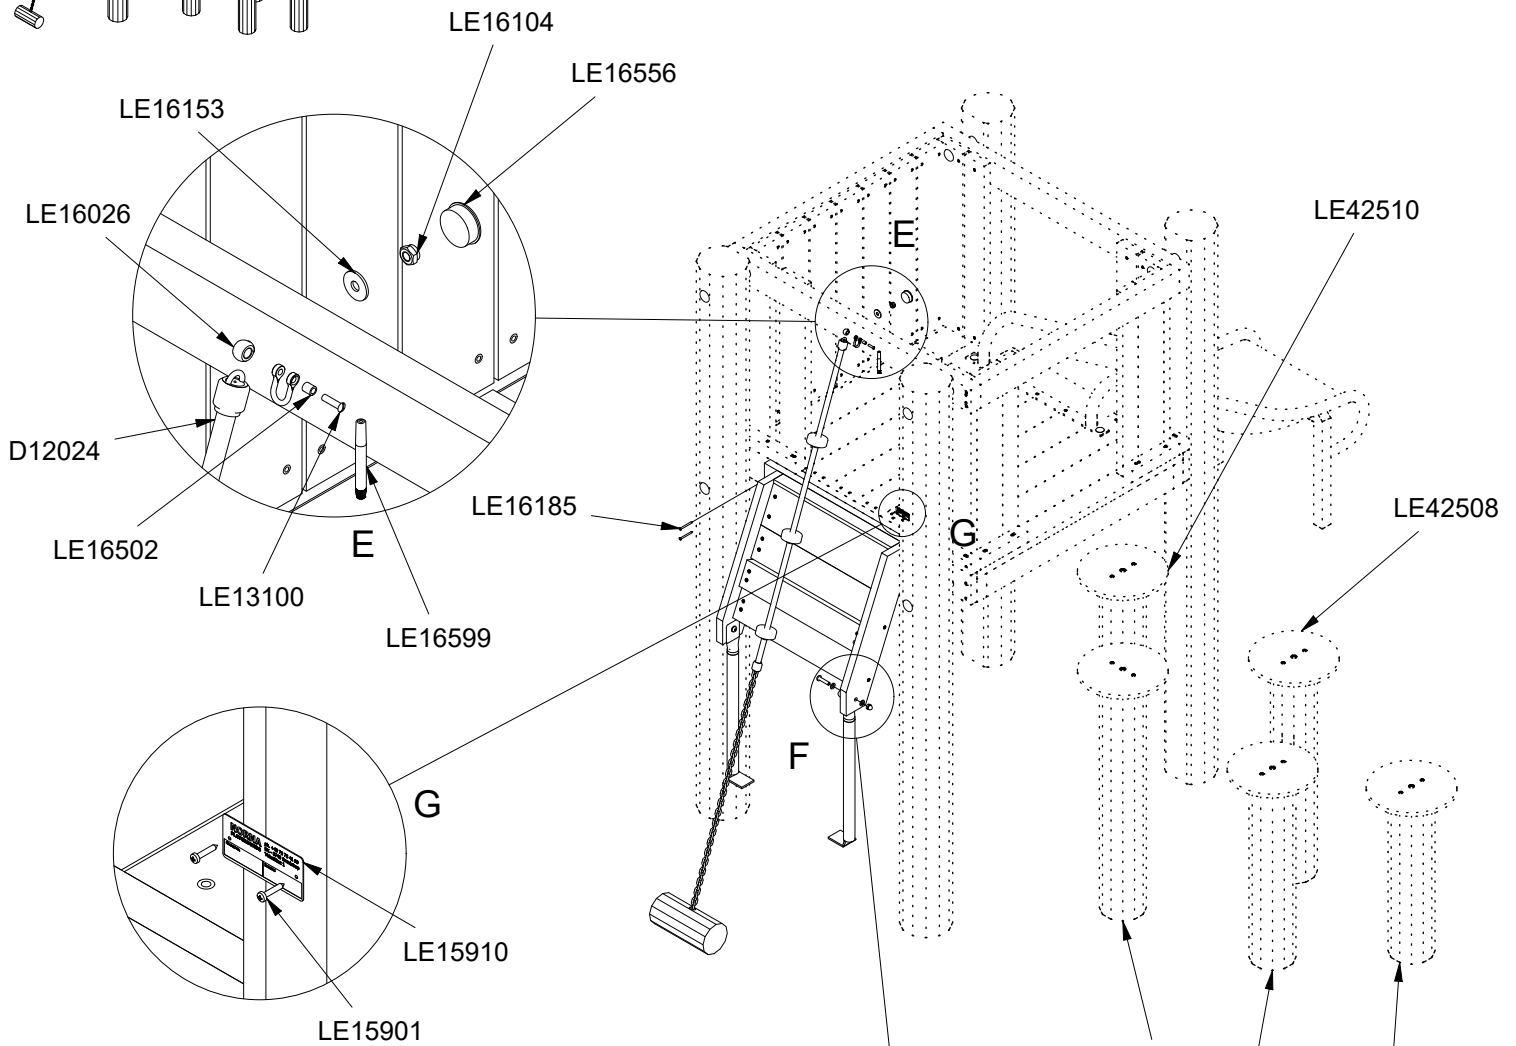

Parts List

QTY	PART NO	DESCRIP.
1	D11341	1150x750mm, 620mm Gap
1	D11343	930x750mm, Closed
1	D11345	930x750mm, 490mm Gap
1	D11348	1150x750mm, 490mm Gap
1	D12021	Mountain plate Fh: 600
1	D12024	Taifun
2	LE15116	L: 600mm
1	LE22002	Slide, B:500, L:1100, D:1300
1	LE42504	Step Ø300x650mm
1	LE42507	Step Ø300x750mm
1	LE42508	Step Ø300x850mm
1	LE42509	Step Ø300x950mm
1	LE42510	Step Ø300x1050mm
1	M20009	1150x1020mm
4	RS00165	Ø160/180-2200mm

LE20848U  
LE20848

Parts List

QTY	PART NO	DESCRIP.
1	D11341	1150x750mm, 620mm Gap
1	D11343	930x750mm, Closed
1	D11345	930x750mm, 490mm Gap
1	D11348	1150x750mm, 490mm Gap
8	LE16186	6x100 Ch
18	LE16192	5x80mm
1	M20009	1150x1020mm

# LE20848U LE20848

Parts List		
QTY	PART NO	DESCRIP.
1	D11341	1150x750mm, 620mm Gap
1	D11343	930x750mm, Closed
1	D11345	930x750mm, 490mm Gap
1	D11348	1150x750mm, 490mm Gap
8	LE15108	Ø38x40mm
8	LE15196	M16x230 mm
2	LE16022	M12x40 mm
2	LE16056	M12 cap nut
8	LE16100	M16 nut
16	LE16152	M16 - Ø30 mm
2	LE16168	M12 - Ø24 mm
3	LE16179	Ø5x30mm Ch
16	LE16556	Ø42/38mm
1	LE22002	Slide, B:500, L:1100, D:1300
1	LE99715	Ø14mm, l=200/130mm
1	M20009	1150x1020mm
4	RS00165	Ø160/180-2200mm

# LE20848U LE20848

Parts List

QTY	PART NO	DESCRIP.
1	D12021	Mountain plate Fh: 600
1	D12024	Taifun
1	LE13100	Shackle
2	LE15116	L: 600mm
2	LE15901	3x16, PH
1	LE15910	Name tag
1	LE16026	M10x40 mm (total 60mm) Eyebolt
2	LE16054	M10 cap nut
2	LE16074	M10x50mm
1	LE16104	M10x1,25mm nut
1	LE16153	M10 - Ø29mm
4	LE16156	M10-Ø20
4	LE16185	Ø5x60 mm Ch
1	LE16502	Spacer 6mm
1	LE16556	Ø42/38mm
1	LE16599	Sealtite 970 1,5ml
1	LE42504	Step Ø300x650mm
1	LE42507	Step Ø300x750mm
1	LE42508	Step Ø300x850mm
1	LE42509	Step Ø300x950mm
1	LE42510	Step Ø300x1050mm