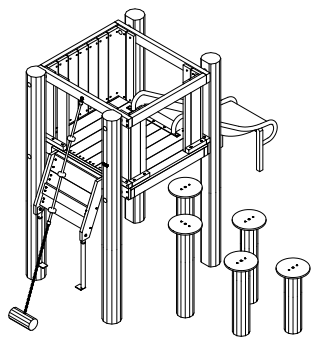

LE20848U LE20848

Parts List

QTY	PART NO	DESCRIP.
1	D12021	Mountain plate Fh: 600
1	D12024	Taifun
1	LE13100	Shackle
2	LE15116	L: 600mm
2	LE15901	3x16, PH
1	LE15910	Name tag
1	LE16026	M10x40 mm (total 60mm) Eyebolt
2	LE16054	M10 cap nut
2	LE16074	M10x50mm
1	LE16104	M10x1,25mm nut
1	LE16153	M10 - Ø29mm
4	LE16156	M10-Ø20
4	LE16185	Ø5x60 mm Ch
1	LE16502	Spacer 6mm
1	LE16556	Ø42/38mm
1	LE16599	Sealtite 970 1,5ml
1	LE42504	Step Ø300x650mm
1	LE42507	Step Ø300x750mm
1	LE42508	Step Ø300x850mm
1	LE42509	Step Ø300x950mm
1	LE42510	Step Ø300x1050mm