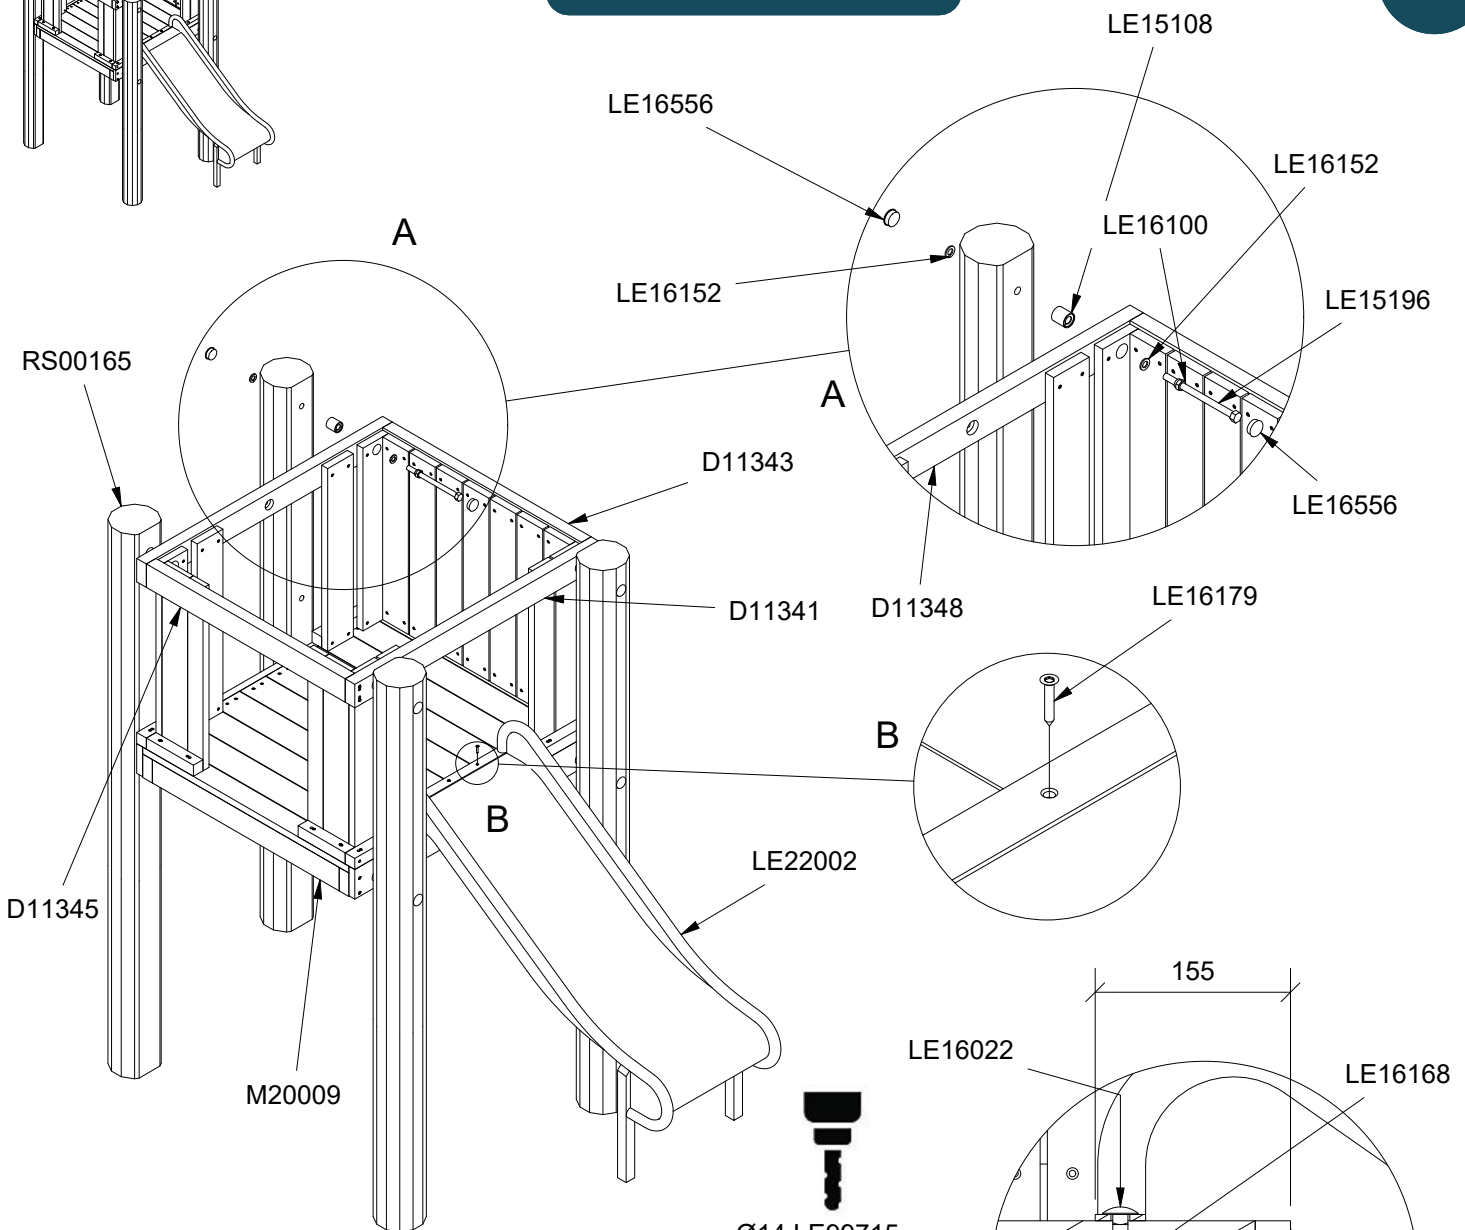

Parts List

QTY	PART NO	DESCRIP.
1	D11341	1150x750mm, 620mm Gap
1	D11343	930x750mm, Closed
1	D11345	930x750mm, 490mm Gap
1	D11348	1150x750mm, 490mm Gap
1	D12021	Mountain plate Fh: 600
1	D12024	Taifun
2	LE15116	L: 600mm
1	LE22002	Slide, B:500, L:1100, D:1300
1	LE42504	Step Ø300x650mm
1	LE42507	Step Ø300x750mm
1	LE42508	Step Ø300x850mm
1	LE42509	Step Ø300x950mm
1	LE42510	Step Ø300x1050mm
1	M20009	1150x1020mm
4	RS00165	Ø160/180-2200mm

LE20848U  
LE20848

Parts List

QTY	PART NO	DESCRIP.
1	D11341	1150x750mm, 620mm Gap
1	D11343	930x750mm, Closed
1	D11345	930x750mm, 490mm Gap
1	D11348	1150x750mm, 490mm Gap
8	LE16186	6x100 Ch
18	LE16192	5x80mm
1	M20009	1150x1020mm

# LE20848U LE20848

Parts List		
QTY	PART NO	DESCRIP.
1	D11341	1150x750mm, 620mm Gap
1	D11343	930x750mm, Closed
1	D11345	930x750mm, 490mm Gap
1	D11348	1150x750mm, 490mm Gap
8	LE15108	Ø38x40mm
8	LE15196	M16x230 mm
2	LE16022	M12x40 mm
2	LE16056	M12 cap nut
8	LE16100	M16 nut
16	LE16152	M16 - Ø30 mm
2	LE16168	M12 - Ø24 mm
3	LE16179	Ø5x30mm Ch
16	LE16556	Ø42/38mm
1	LE22002	Slide, B:500, L:1100, D:1300
1	LE99715	Ø14mm, l=200/130mm
1	M20009	1150x1020mm
4	RS00165	Ø160/180-2200mm

# LE20848U LE20848

Parts List

QTY	PART NO	DESCRIP.
1	D12021	Mountain plate Fh: 600
1	D12024	Taifun
1	LE13100	Shackle
2	LE15116	L: 600mm
2	LE15901	3x16, PH
1	LE15910	Name tag
1	LE16026	M10x40 mm (total 60mm) Eyebolt
2	LE16054	M10 cap nut
2	LE16074	M10x50mm
1	LE16104	M10x1,25mm nut
1	LE16153	M10 - Ø29mm
4	LE16156	M10-Ø20
4	LE16185	Ø5x60 mm Ch
1	LE16502	Spacer 6mm
1	LE16556	Ø42/38mm
1	LE16599	Sealtite 970 1,5ml
1	LE42504	Step Ø300x650mm
1	LE42507	Step Ø300x750mm
1	LE42508	Step Ø300x850mm
1	LE42509	Step Ø300x950mm
1	LE42510	Step Ø300x1050mm