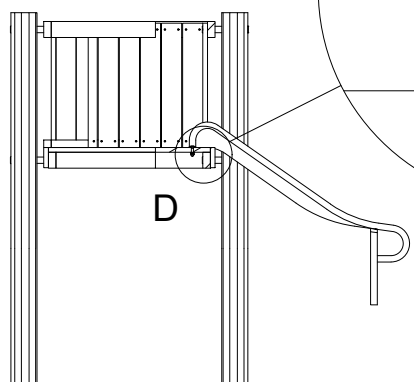

Parts List

QTY	PART NO	DESCRIP.
1	D11341	1150x750mm, 620mm Gap
1	D11343	930x750mm, Closed
1	D11345	930x750mm, 490mm Gap
1	D11348	1150x750mm, 490mm Gap
1	D12021	Mountain plate Fh: 600
1	D12024	Taifun
2	LE15116	L: 600mm
1	LE22002	Slide, B:500, L:1100, D:1300
1	LE42504	Step Ø300x650mm
1	LE42507	Step Ø300x750mm
1	LE42508	Step Ø300x850mm
1	LE42509	Step Ø300x950mm
1	LE42510	Step Ø300x1050mm
1	M20009	1150x1020mm
4	RS00165	Ø160/180-2200mm

LE20848U  
LE20848

Parts List

QTY	PART NO	DESCRIP.
1	D11341	1150x750mm, 620mm Gap
1	D11343	930x750mm, Closed
1	D11345	930x750mm, 490mm Gap
1	D11348	1150x750mm, 490mm Gap
8	LE16186	6x100 Ch
18	LE16192	5x80mm
1	M20009	1150x1020mm

# LE20848U LE20848

Parts List		
QTY	PART NO	DESCRIP.
1	D11341	1150x750mm, 620mm Gap
1	D11343	930x750mm, Closed
1	D11345	930x750mm, 490mm Gap
1	D11348	1150x750mm, 490mm Gap
8	LE15108	Ø38x40mm
8	LE15196	M16x230 mm
2	LE16022	M12x40 mm
2	LE16056	M12 cap nut
8	LE16100	M16 nut
16	LE16152	M16 - Ø30 mm
2	LE16168	M12 - Ø24 mm
3	LE16179	Ø5x30mm Ch
16	LE16556	Ø42/38mm
1	LE22002	Slide, B:500, L:1100, D:1300
1	LE99715	Ø14mm, l=200/130mm
1	M20009	1150x1020mm
4	RS00165	Ø160/180-2200mm

# LE20848U LE20848

Parts List

QTY	PART NO	DESCRIP.
1	D12021	Mountain plate Fh: 600
1	D12024	Taifun
1	LE13100	Shackle
2	LE15116	L: 600mm
2	LE15901	3x16, PH
1	LE15910	Name tag
1	LE16026	M10x40 mm (total 60mm) Eyebolt
2	LE16054	M10 cap nut
2	LE16074	M10x50mm
1	LE16104	M10x1,25mm nut
1	LE16153	M10 - Ø29mm
4	LE16156	M10-Ø20
4	LE16185	Ø5x60 mm Ch
1	LE16502	Spacer 6mm
1	LE16556	Ø42/38mm
1	LE16599	Sealtite 970 1,5ml
1	LE42504	Step Ø300x650mm
1	LE42507	Step Ø300x750mm
1	LE42508	Step Ø300x850mm
1	LE42509	Step Ø300x950mm
1	LE42510	Step Ø300x1050mm