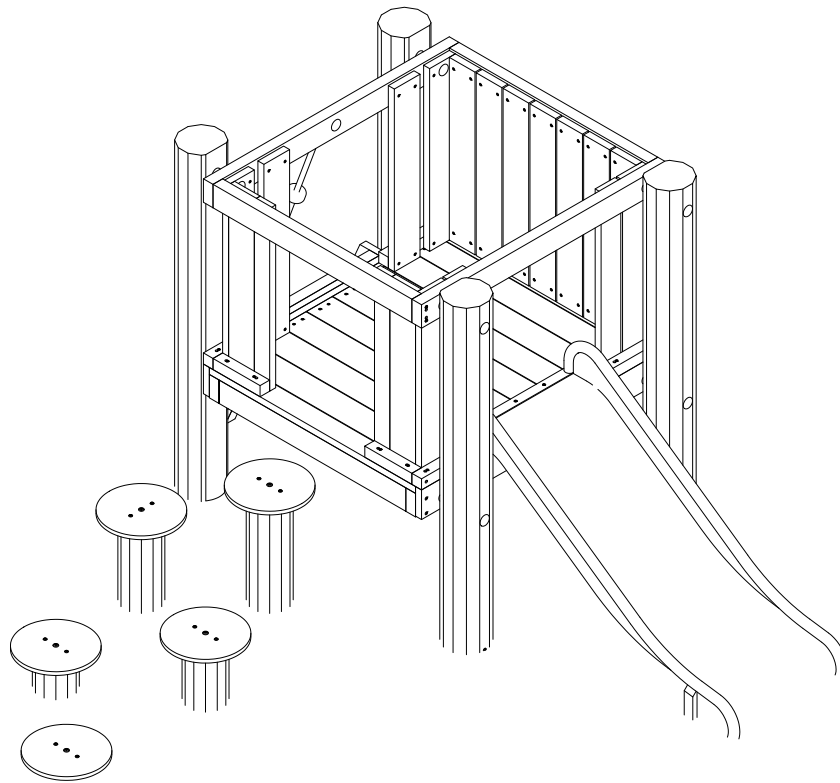

LE20848U
LE20848

1/7

IJslander rev. 6770

info@ijslander.com
www.ijslander.com

Oude Dijk 10
8096 RK Oldebroek
T. (0525) 633 420