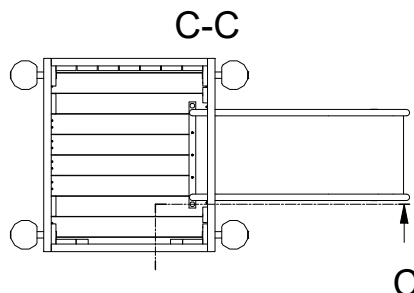

Parts List

QTY	PART NO	DESCRIP.
1	D11341	1150x750mm, 620mm Gap
1	D11343	930x750mm, Closed
1	D11345	930x750mm, 490mm Gap
1	D11348	1150x750mm, 490mm Gap
1	D12021	Mountain plate Fh: 600
1	D12024	Taifun
2	LE15116	L: 600mm
1	LE22002	Slide, B:500, L:1100, D:1300
1	LE42504	Step Ø300x650mm
1	LE42507	Step Ø300x750mm
1	LE42508	Step Ø300x850mm
1	LE42509	Step Ø300x950mm
1	LE42510	Step Ø300x1050mm
1	M20009	1150x1020mm
4	RS00165	Ø160/180-2200mm

LE20848U  
LE20848

Parts List

QTY	PART NO	DESCRIP.
1	D11341	1150x750mm, 620mm Gap
1	D11343	930x750mm, Closed
1	D11345	930x750mm, 490mm Gap
1	D11348	1150x750mm, 490mm Gap
8	LE16186	6x100 Ch
18	LE16192	5x80mm
1	M20009	1150x1020mm

# LE20848U LE20848

Parts List		
QTY	PART NO	DESCRIP.
1	D11341	1150x750mm, 620mm Gap
1	D11343	930x750mm, Closed
1	D11345	930x750mm, 490mm Gap
1	D11348	1150x750mm, 490mm Gap
8	LE15108	Ø38x40mm
8	LE15196	M16x230 mm
2	LE16022	M12x40 mm
2	LE16056	M12 cap nut
8	LE16100	M16 nut
16	LE16152	M16 - Ø30 mm
2	LE16168	M12 - Ø24 mm
3	LE16179	Ø5x30mm Ch
16	LE16556	Ø42/38mm
1	LE22002	Slide, B:500, L:1100, D:1300
1	LE99715	Ø14mm, l=200/130mm
1	M20009	1150x1020mm
4	RS00165	Ø160/180-2200mm

# LE20848U LE20848

Parts List

QTY	PART NO	DESCRIP.
1	D12021	Mountain plate Fh: 600
1	D12024	Taifun
1	LE13100	Shackle
2	LE15116	L: 600mm
2	LE15901	3x16, PH
1	LE15910	Name tag
1	LE16026	M10x40 mm (total 60mm) Eyebolt
2	LE16054	M10 cap nut
2	LE16074	M10x50mm
1	LE16104	M10x1,25mm nut
1	LE16153	M10 - Ø29mm
4	LE16156	M10-Ø20
4	LE16185	Ø5x60 mm Ch
1	LE16502	Spacer 6mm
1	LE16556	Ø42/38mm
1	LE16599	Sealtite 970 1,5ml
1	LE42504	Step Ø300x650mm
1	LE42507	Step Ø300x750mm
1	LE42508	Step Ø300x850mm
1	LE42509	Step Ø300x950mm
1	LE42510	Step Ø300x1050mm