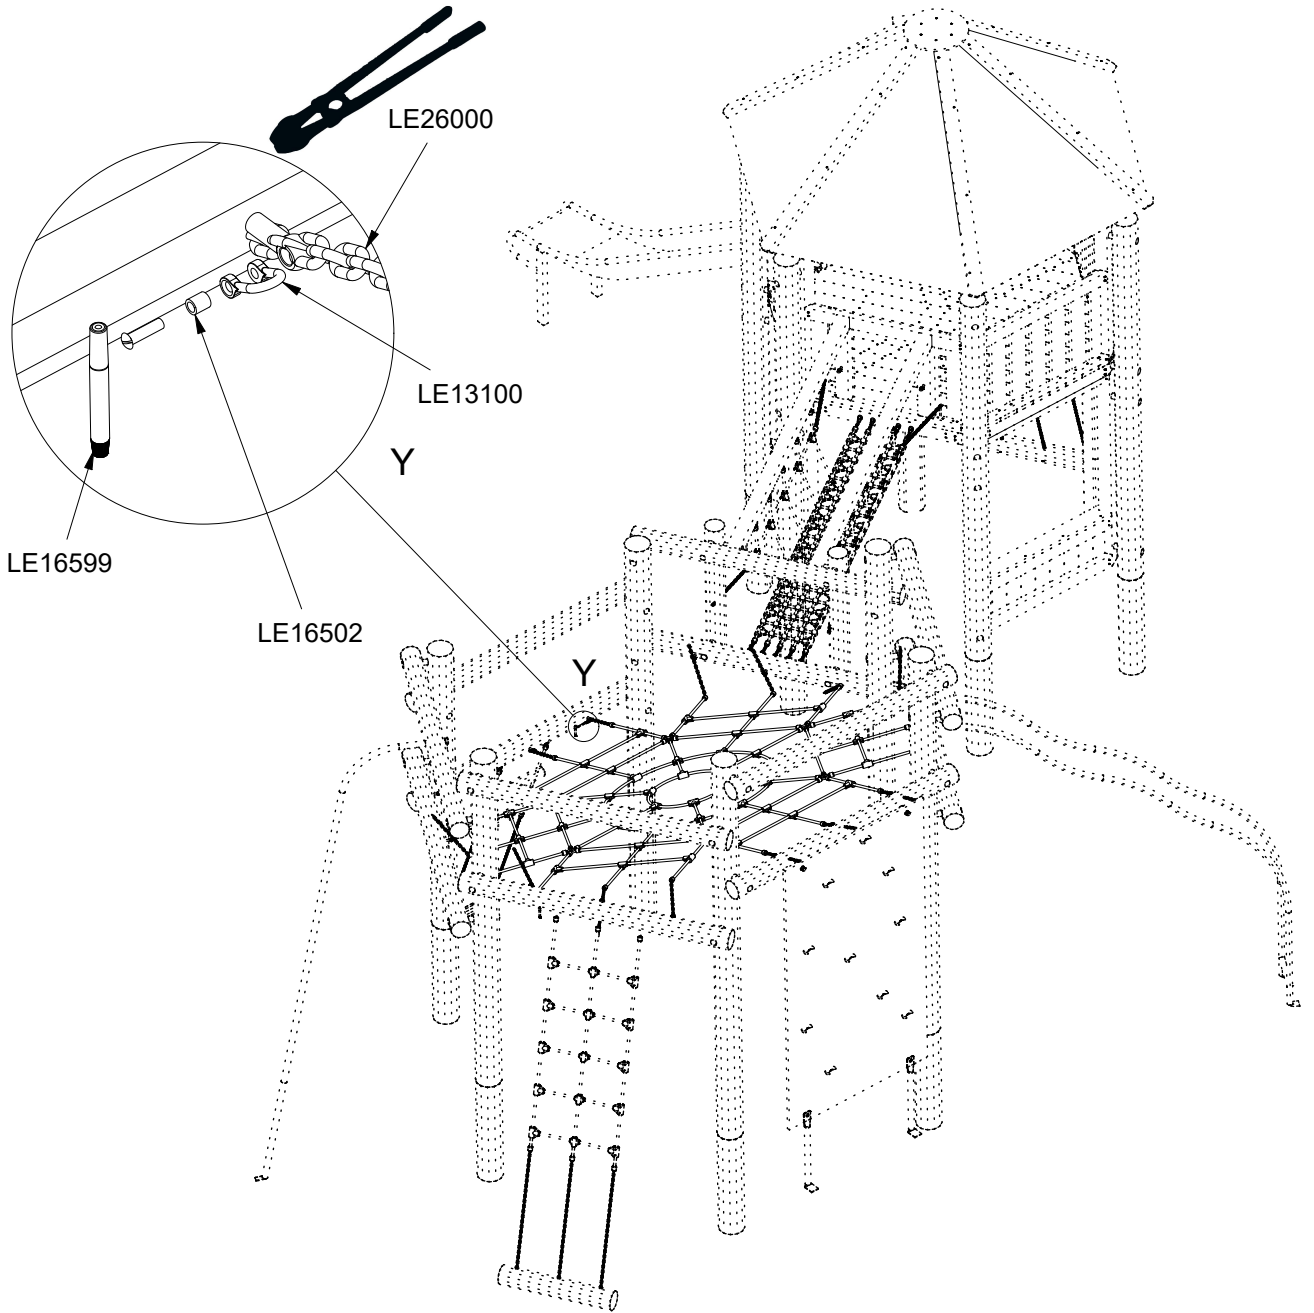

Parts List		
QTY	PART NO	DESCRIP.
18	LE13100	Shackle
18	LE16502	Spacer 6mm
1	LE16599	Sealtite 970 1,5ml
1	LE26000	Taifun