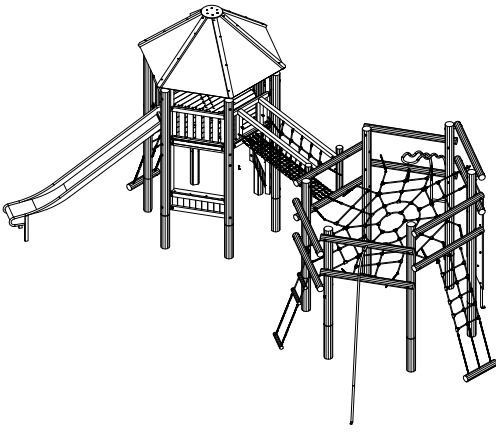

Parts List		
QTY	PART NO	DESCRIP.
18	LE13100	Shackle
18	LE16502	Spacer 6mm
1	LE16599	Sealtite 970 1,5ml
1	LE26000	Taifun