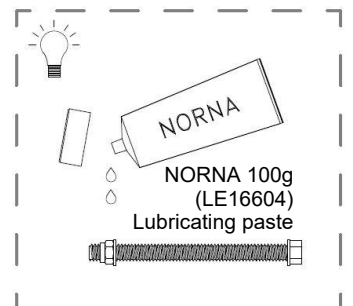

Parts List		
QTY	PART NO	DESCRIP.
1	D11342	1150x750mm, 490mm Gap
1	D11344	930x750mm, 620mm Gap
1	D11345	930x750mm, 490mm Gap
1	D11946	1150x750mm, with reinforcement, 490mm Gap
8	LE16186	6x100 Ch
22	LE16192	5x80mm
1	M20009	1150x1020mm