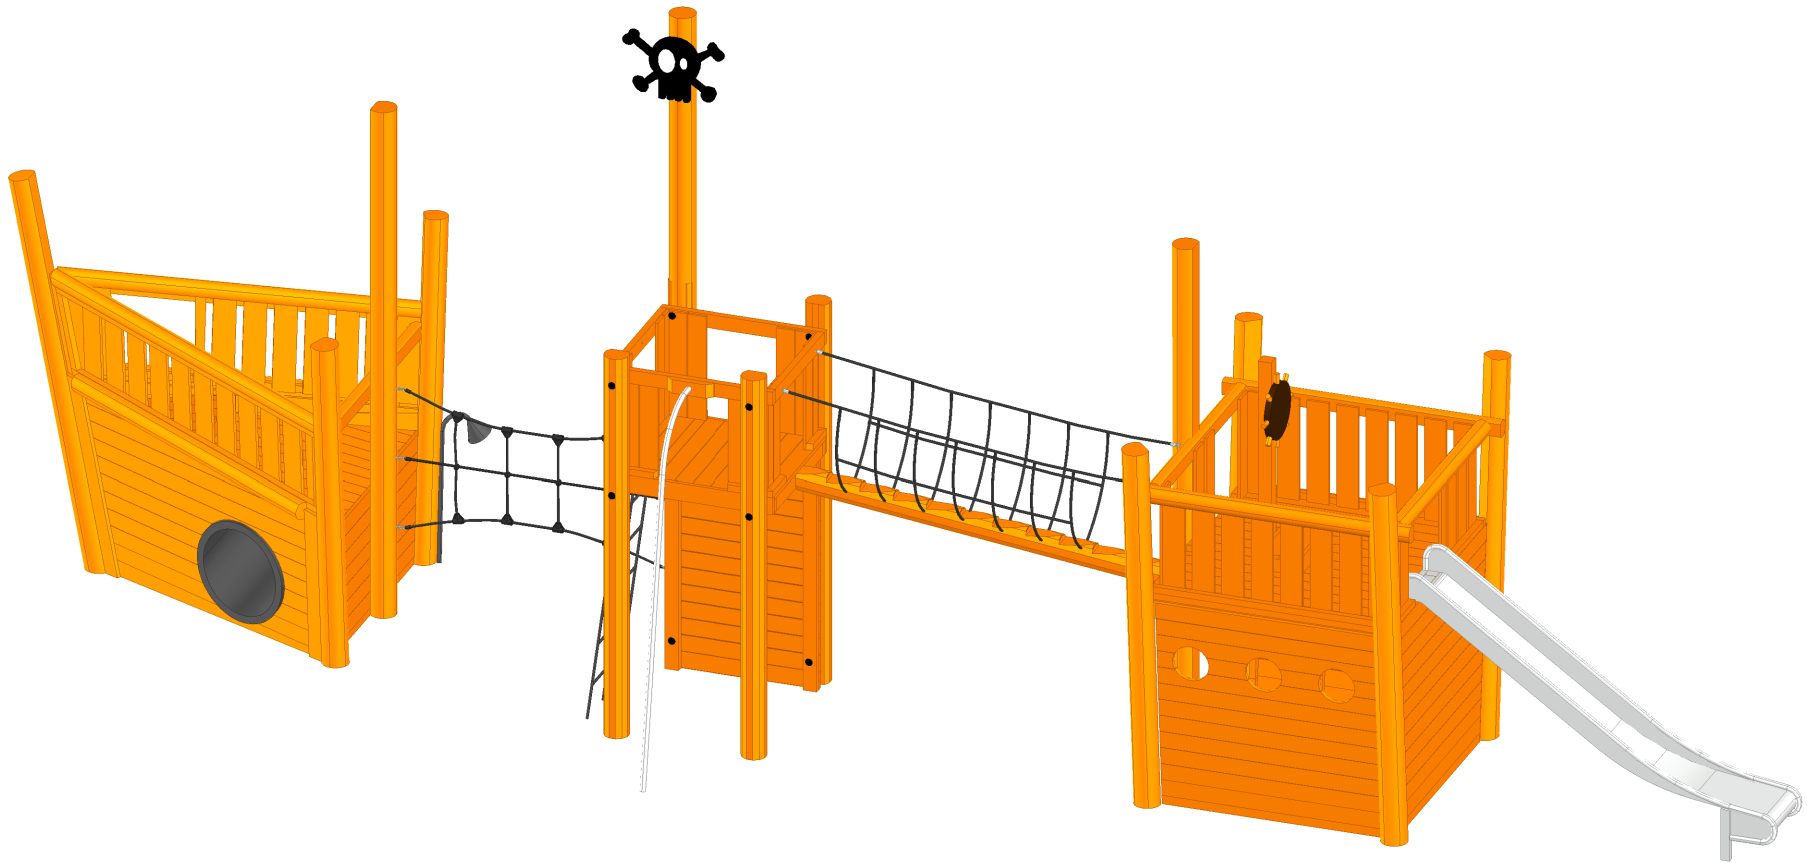

This drawing is the property of NORN PLAYGROUNDS and pursuant to current legislation may not be copied, transferred to or used by any third party. Should this drawing be used, a fee of 10% of the assumed contract price will be charged.

 IJSLANDER	Ijslander BV Oude Dijk 10 3006 RK Oudebroek | The Netherlands T +31 (0)525 633420 | F +31 (0)525 631067 info@ijslander.com | www.ijslander.com
Skib med rutschebane	
Z14450 - (Z12564)	
06.07.2023	REV. -